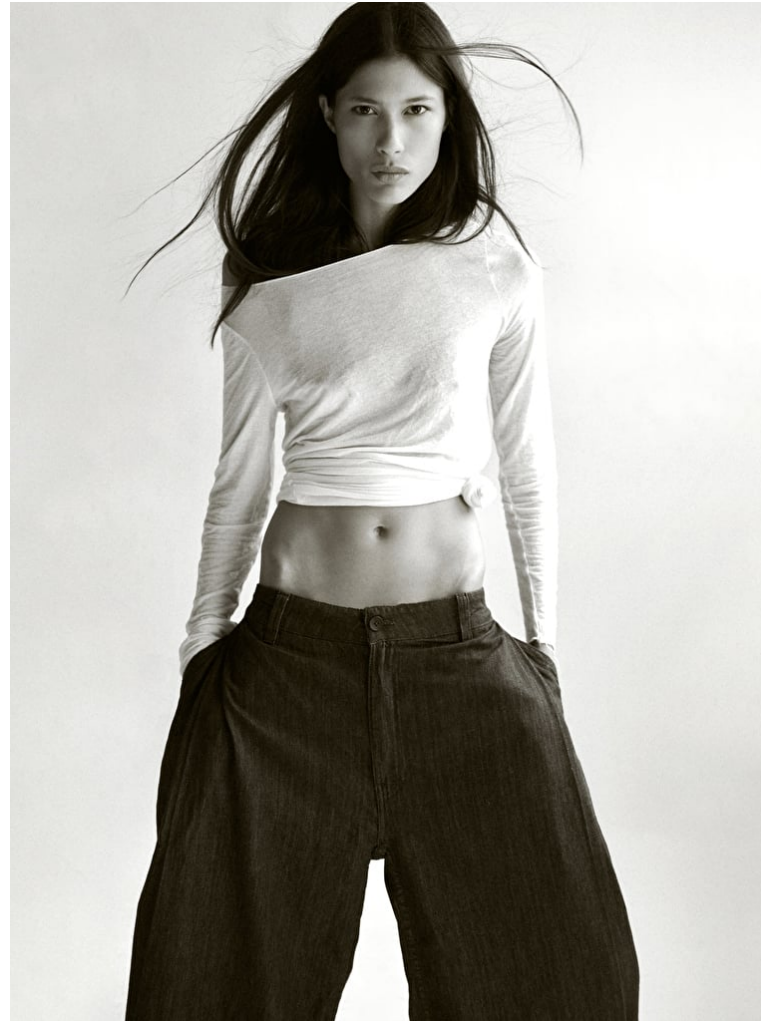

YASMIN MORAIS

BLOW

YASMIN MORAIS