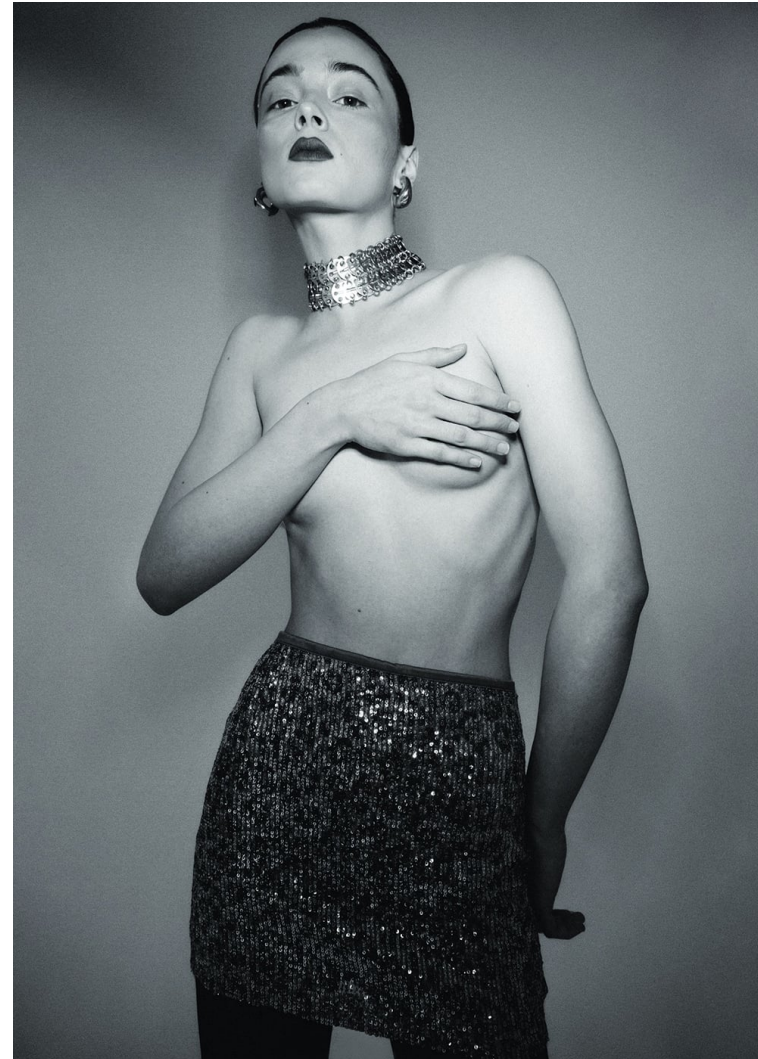

BLOW

YANA KARA

Height 1.76 / Bust 80 / Waist 60 / Hips 86 / Shoes 39 / Eyes Light Brown / Hair Brown

BLOW

EVA ↘

YANA KARA

BLOW

DOWD ↓

OTTOLINGER ↓

YANA KARA

BLOW

DRIES VAN NOTEN √

DRIES VAN NOTEN √

YANA KARA

BLOW

PATOU ↘