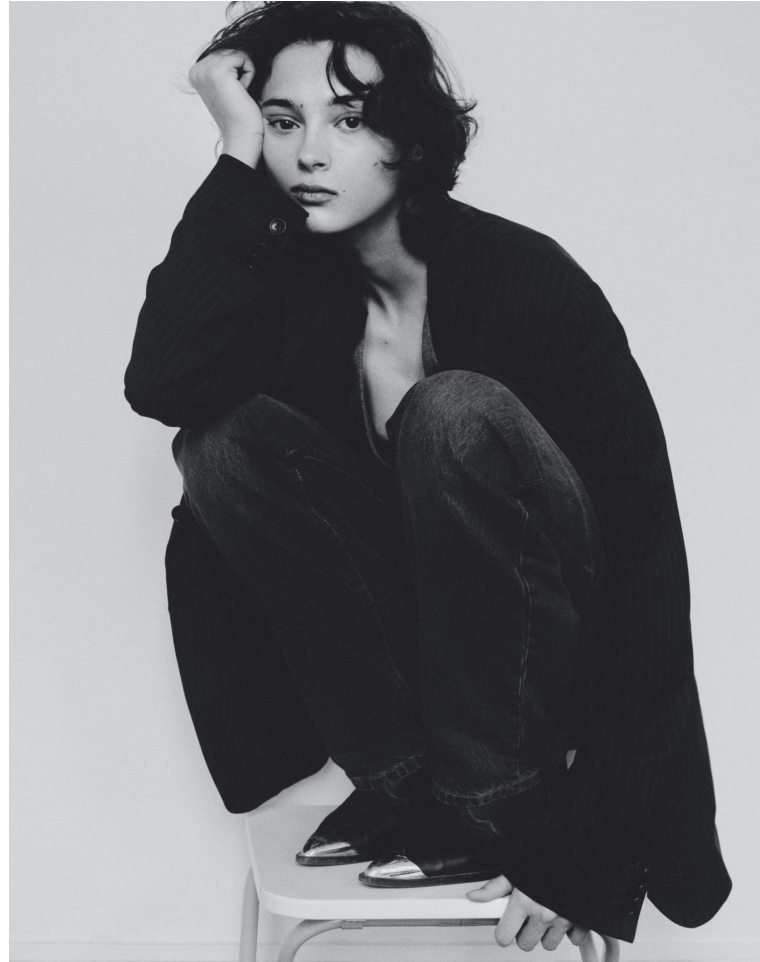

BLOW

GLOBAL JAPAN ↘

YANA KARA