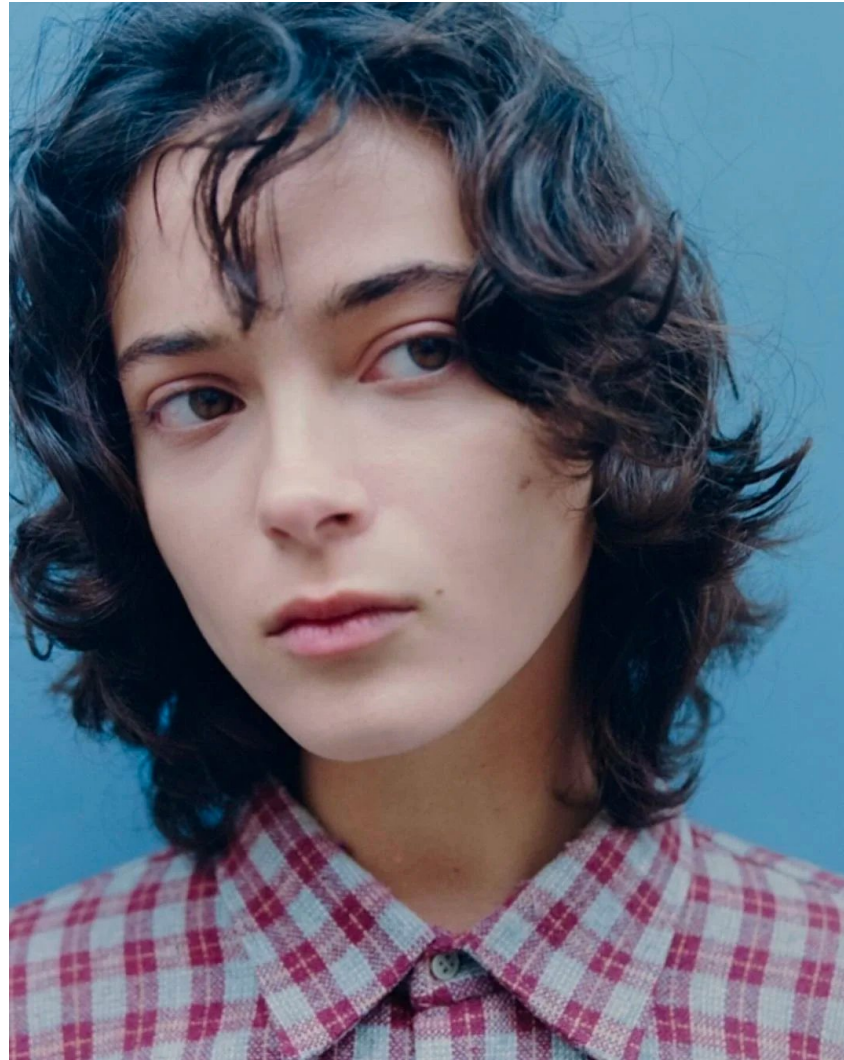

BLOW

YANA KARA

Height 1.76 / Bust 80 / Waist 60 / Hips 86 / Shoes 39 / Eyes Light Brown / Hair Brown

BLOW

OTTOLINGER ↘

YANA KARA

BLOW

DOWD ↓

YANA KARA

BLOW

YANA KARA

BLOW

YANA KARA

BLOW

YANA KARA

BLOW