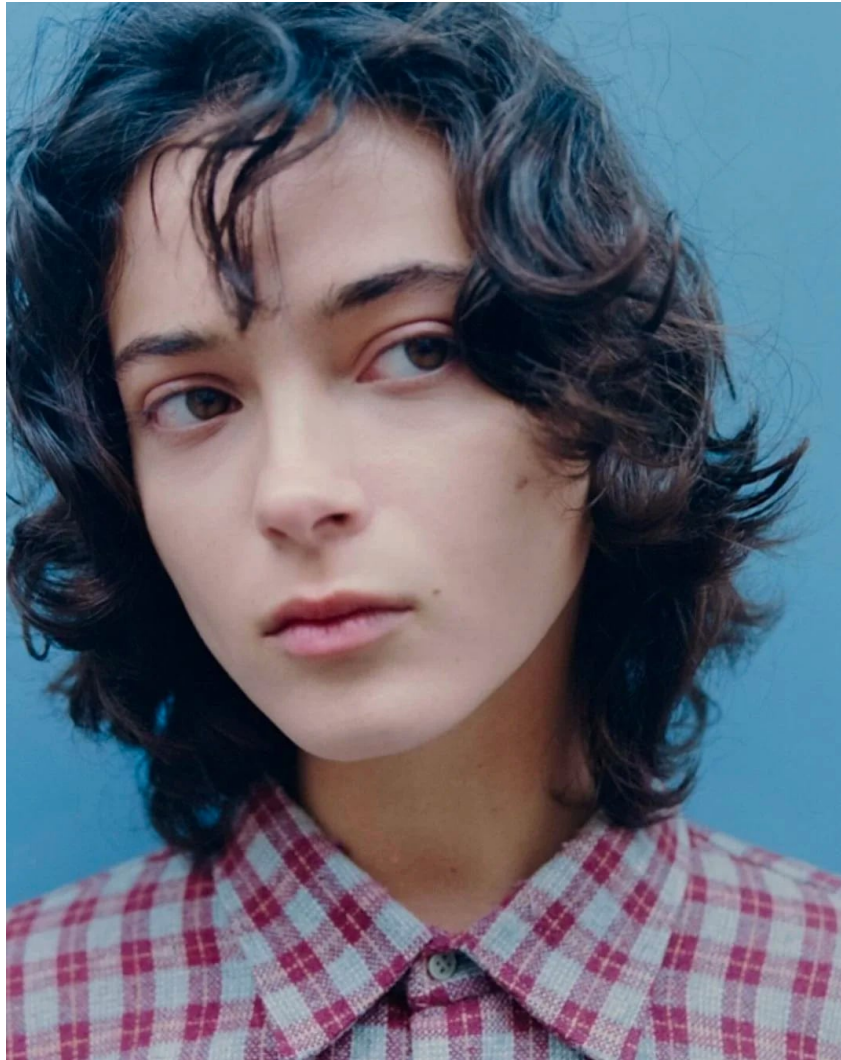

BLOW

YANA KARA

Height 1.76 / Bust 80 / Waist 60 / Hips 86 / Shoes 39 / Eyes Light Brown / Hair Brown

BLOW

EVA ↘

YANA KARA

BLOW

DOWD ↓