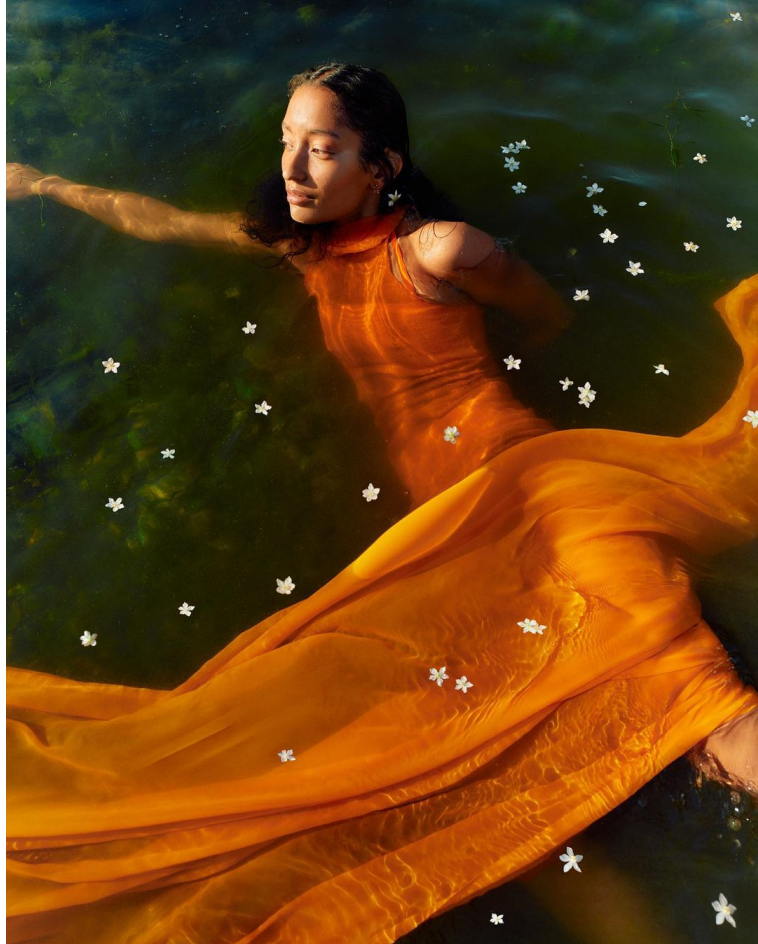

BLOW

LIBERTY LONDON ↘