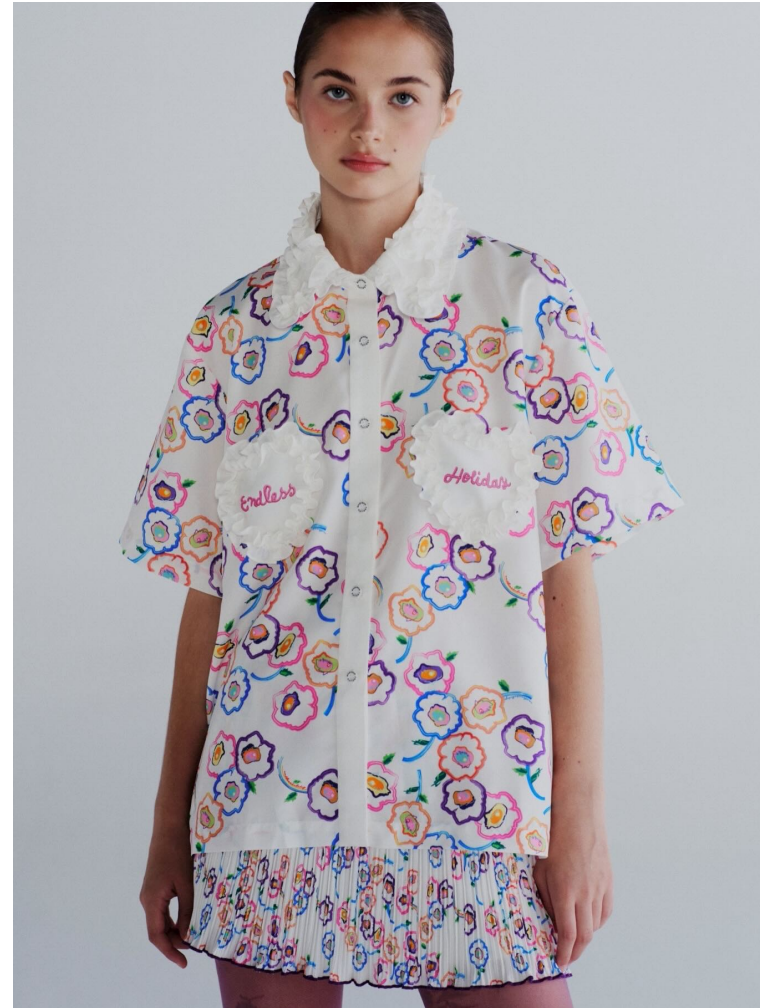

BLOW

DISNEY ↓

VIKTORIA KOPYCHENKO