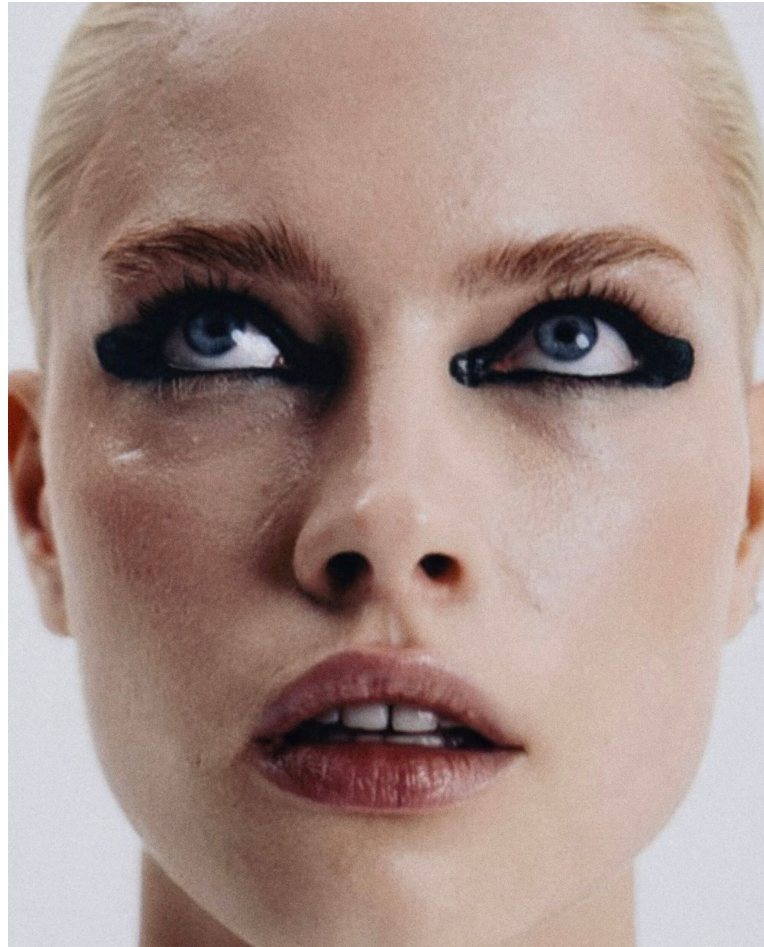

BLOW

2MOOD ↘

TINA IVANOVA