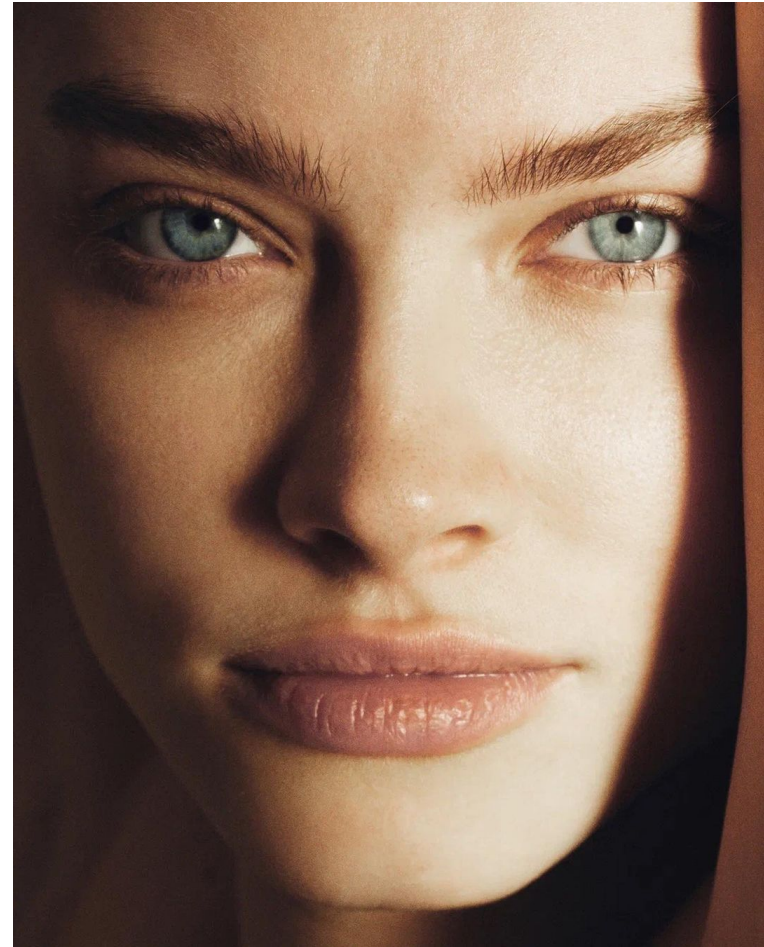

TINA IVANOVA

BLOW

TINA IVANOVA