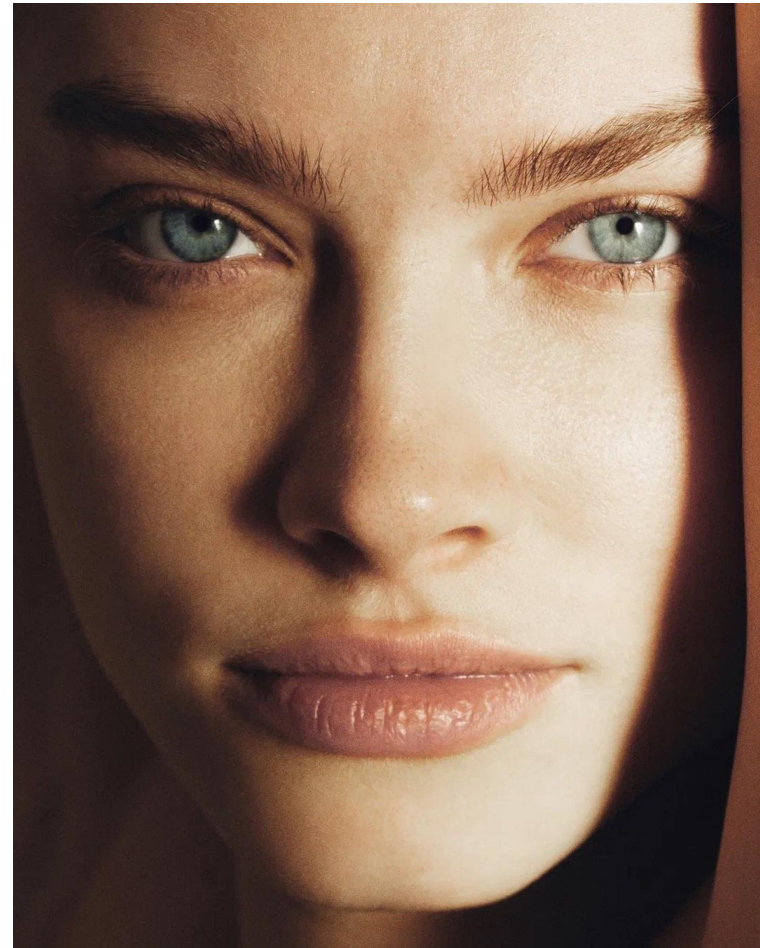

TINA IVANOVA

BLOW

TINA IVANOVA