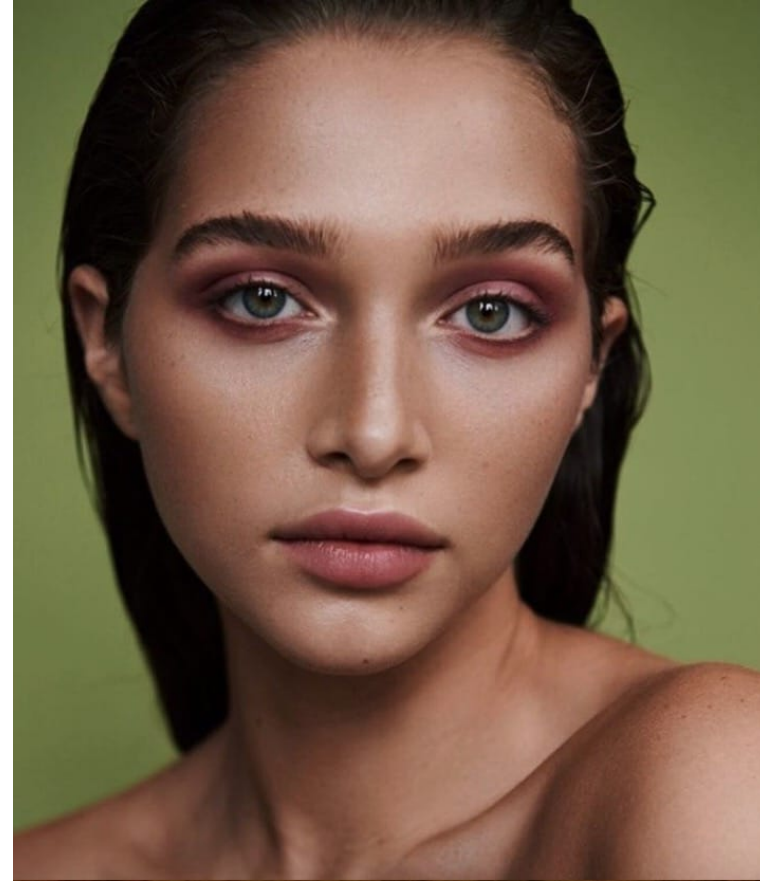

BLOW

TALIA WALLIS

Height 1.70 / Bust 81 / Waist 65 / Hips 93.5 / Shoes 39 / Eyes Green / Hair Dark Brown

BLOW

TALIA WALLIS

BLOW

TALIA WALLIS

BLOW

TALIA WALLIS

BLOW

TALIA WALLIS

BLOW

TALIA WALLIS

BLOW

TALIA WALLIS

BLOW