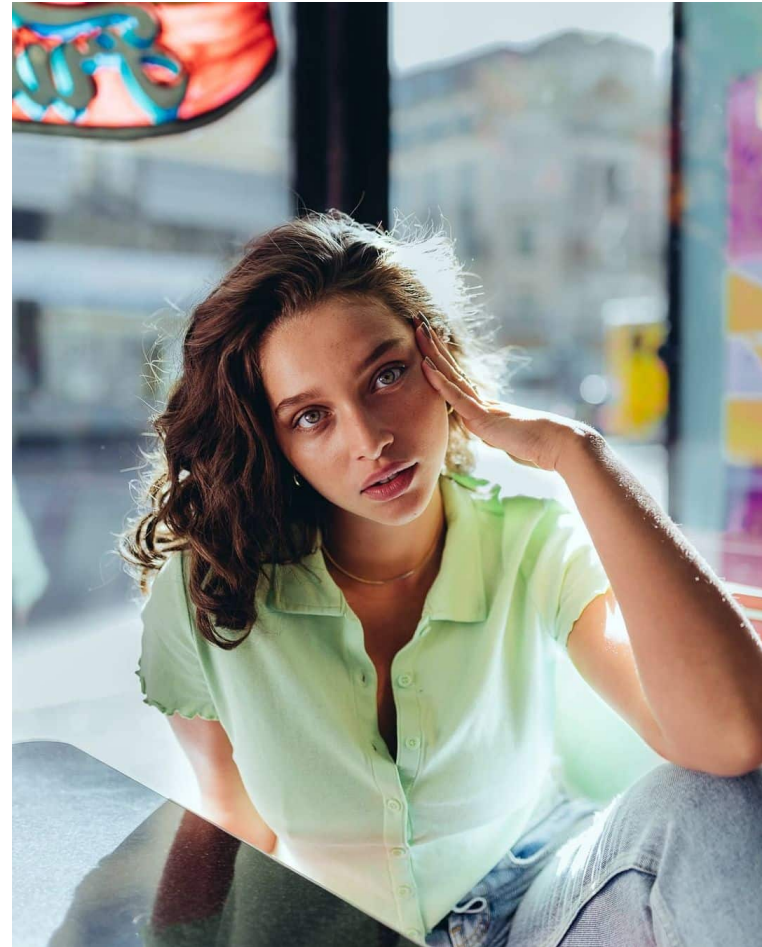

BLOW

TALIA WALLIS

Height 1.70 / Bust 81 / Waist 65 / Hips 93.5 / Shoes 39 / Eyes Green / Hair Dark Brown

BLOW

TALIA WALLIS

BLOW

TALIA WALLIS

BLOW