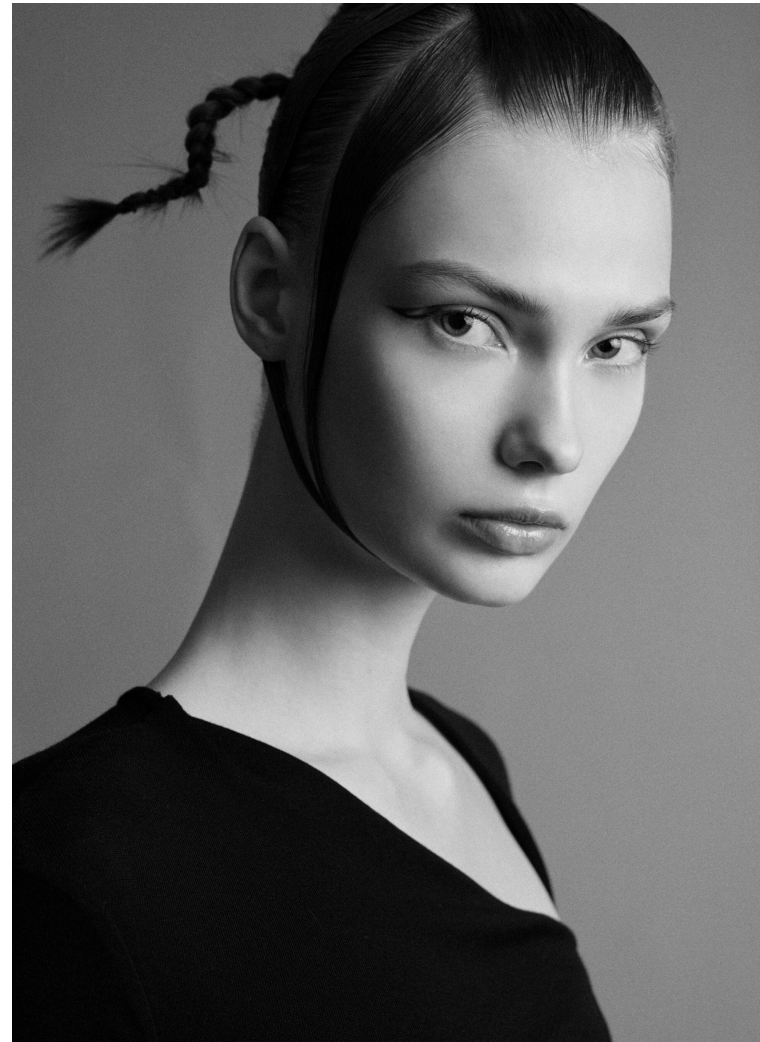

BLOW

TACY SHEVITS