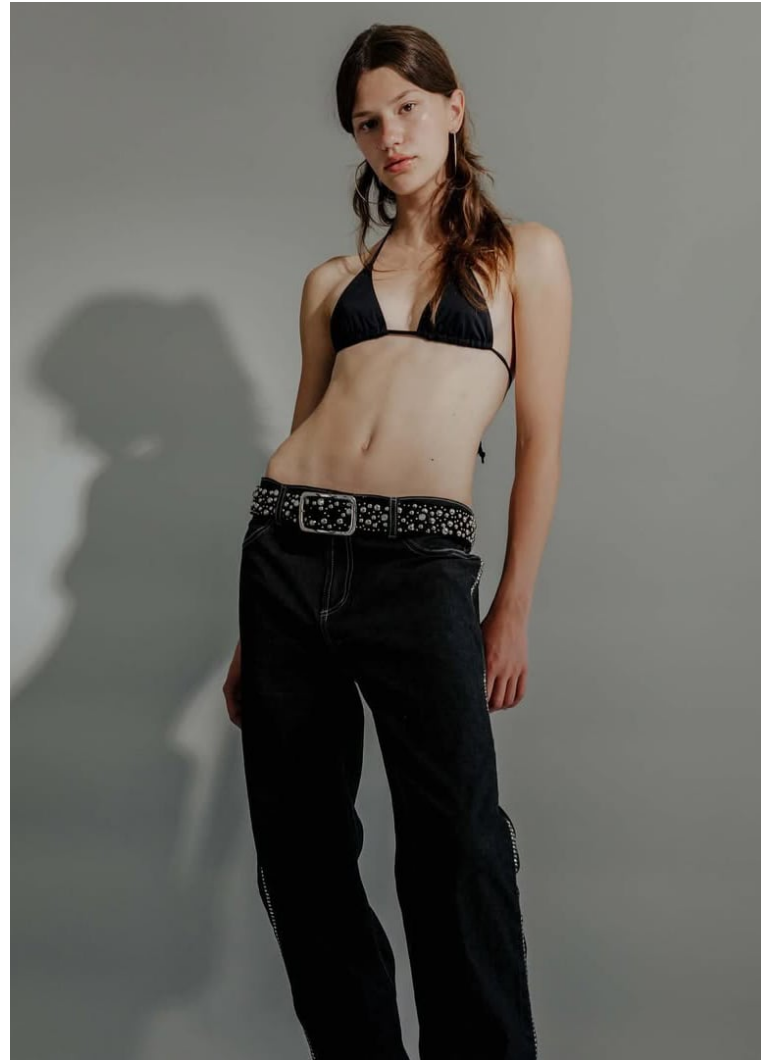

SYDNEY GEIGER

BLOW

SYDNEY GEIGER