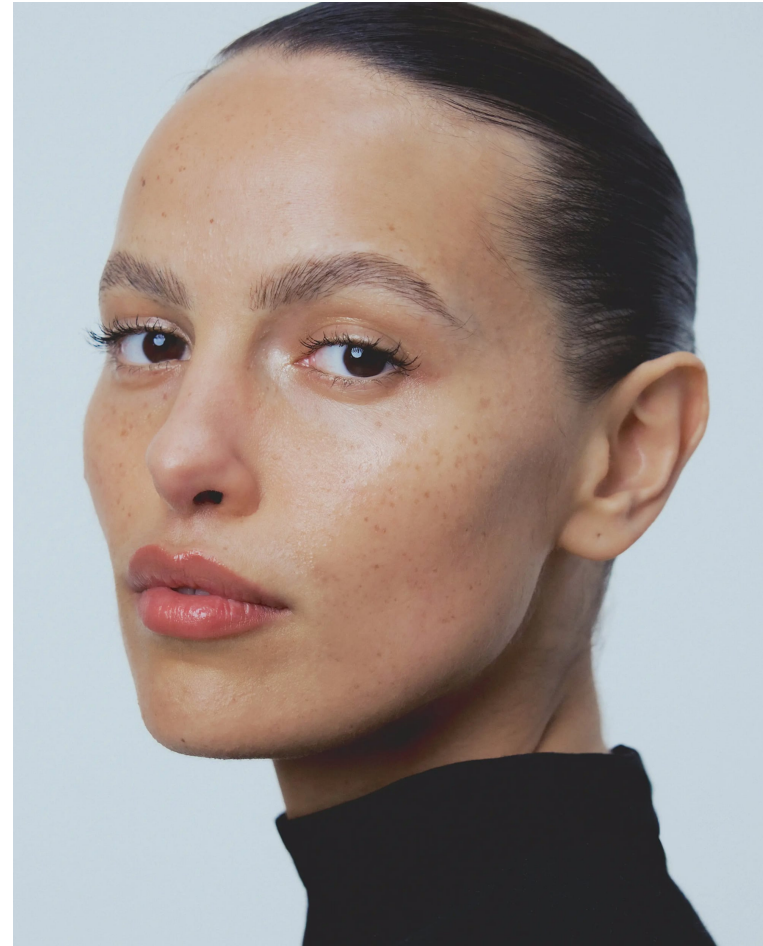

BLOW

GESTUZ ↘

STERRE FAYE