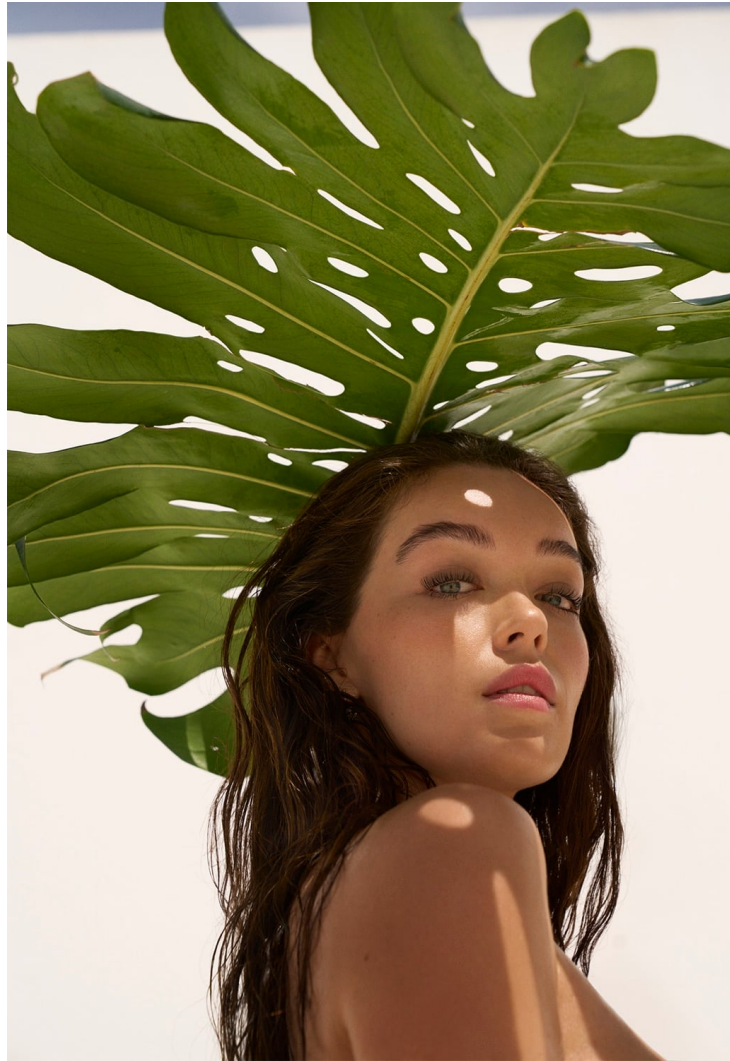

BLOW

COSMOPOLITAN FRANCE ↘

SOPHIE GORDON