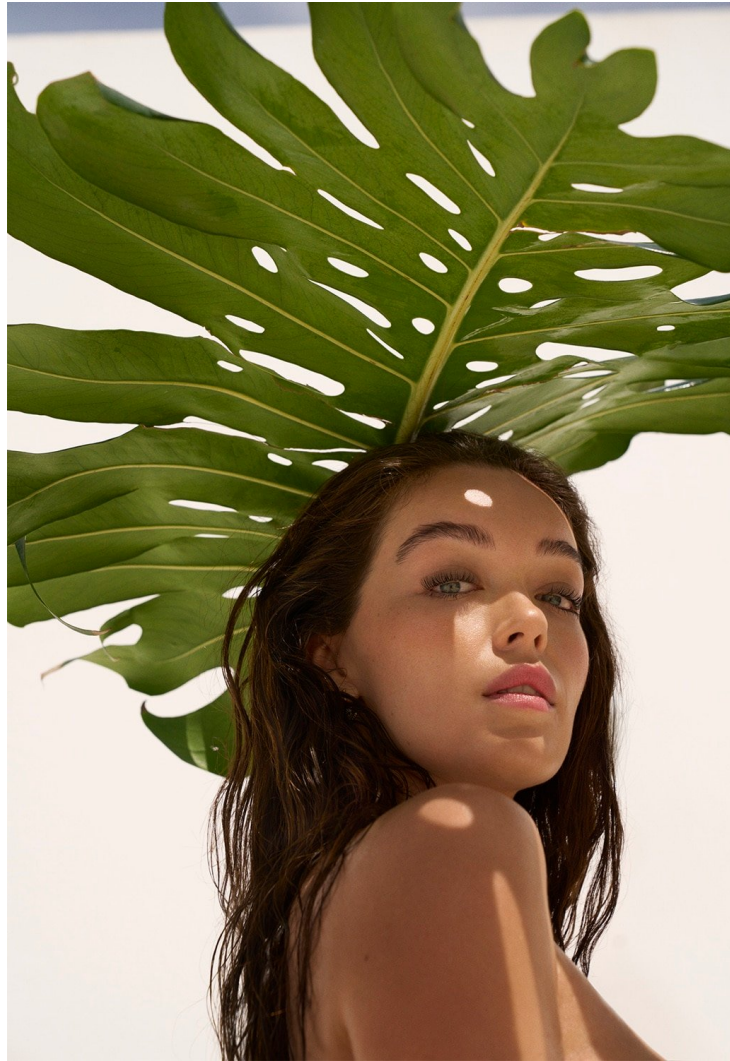

BLOW

COSMOPOLITAN FRANCE ↘

SOPHIE GORDON