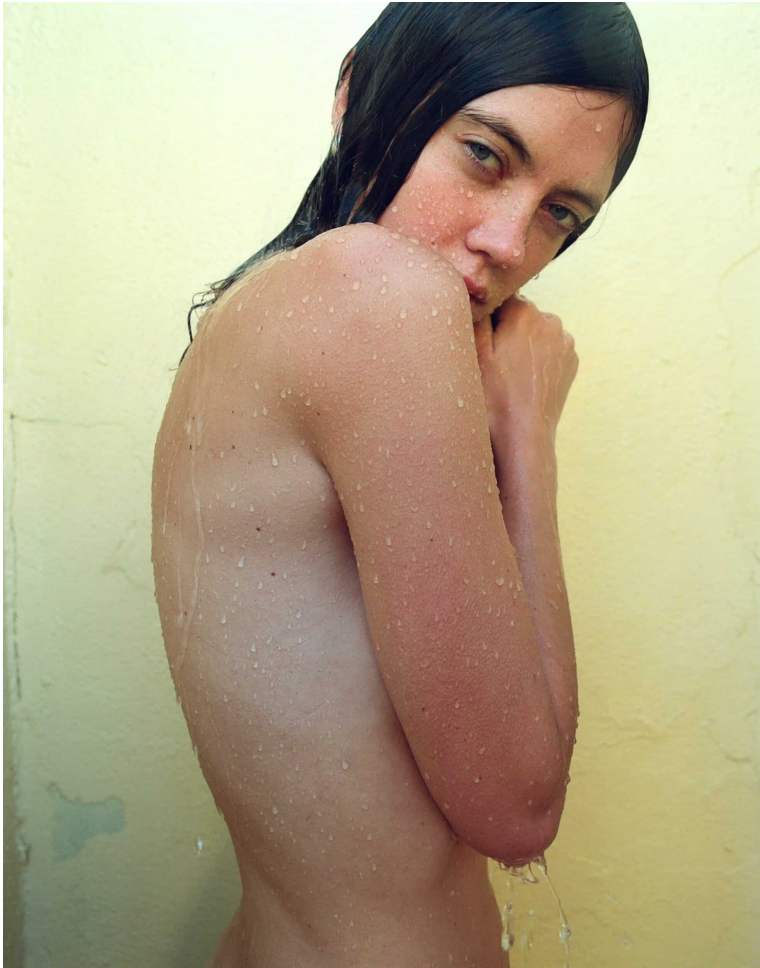

SOPHIA CRAWFORD

BLOW