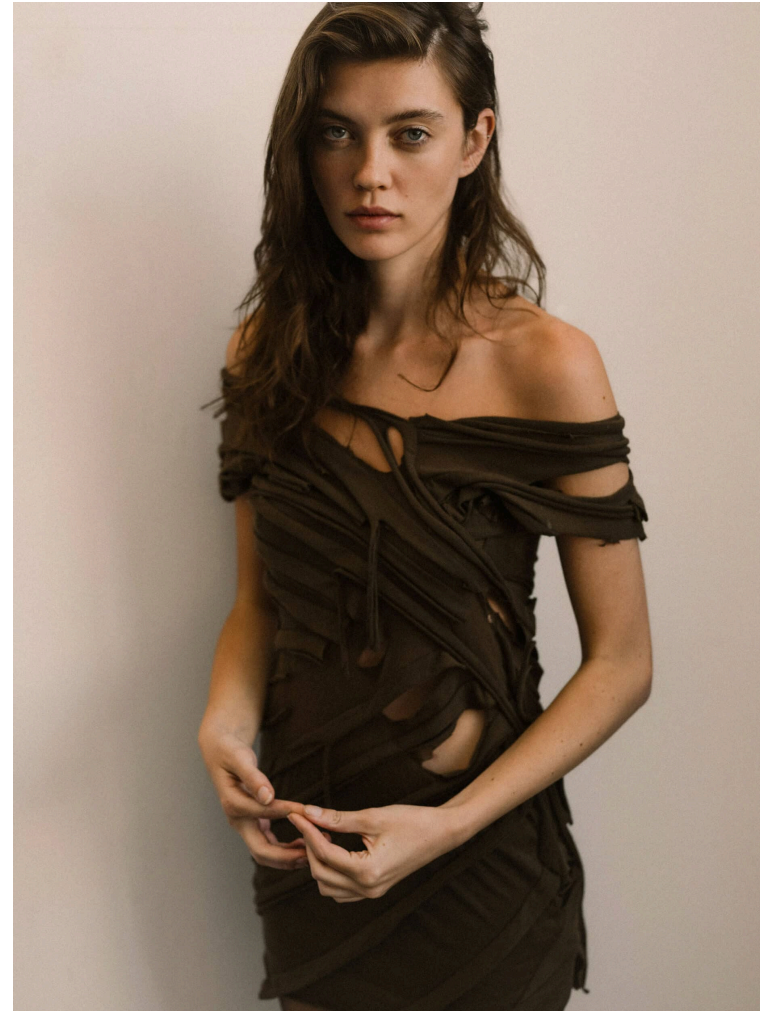

# BLOW

SOPHIA CRAWFORD

Height 1.76 / Bust 83 / Waist 60 / Hips 87 / Shoes 38 / Eyes Blue Green / Hair Brown

# BLOW

SOPHIA CRAWFORD