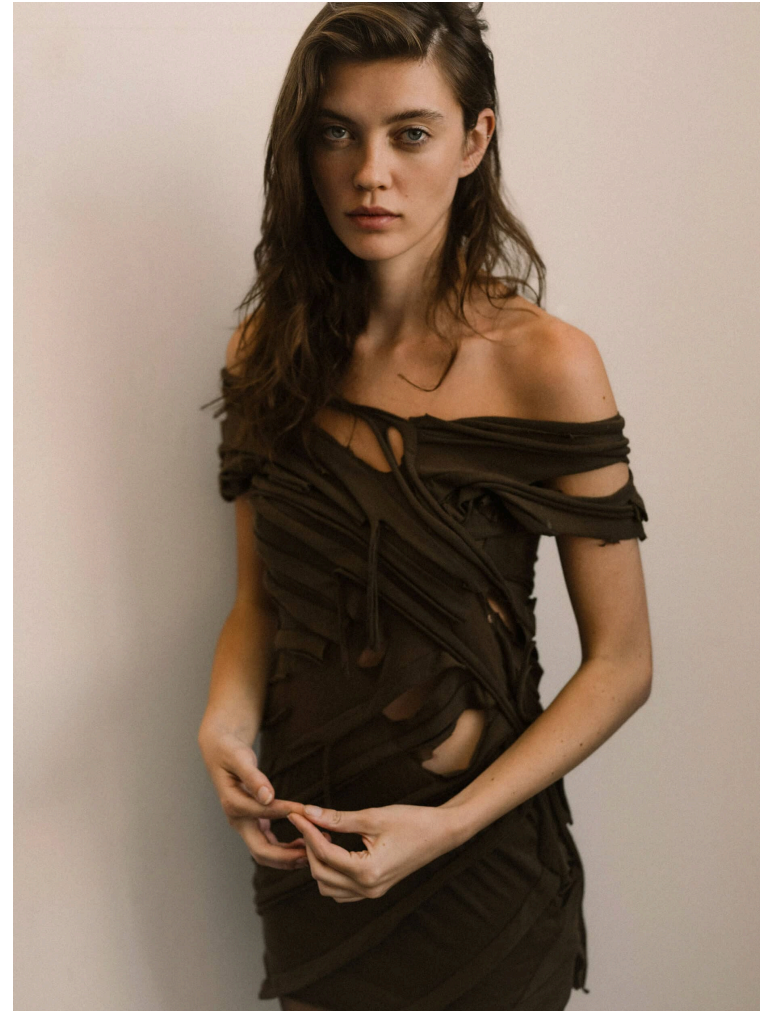

BLOW

SOPHIA CRAWFORD

Height 1.76 / Bust 83 / Waist 60 / Hips 87 / Shoes 38 / Eyes Blue Green / Hair Brown

BLOW

SOPHIA CRAWFORD

BLOW

SOPHIA CRAWFORD

BLOW

SOPHIA CRAWFORD

BLOW

SOPHIA CRAWFORD

BLOW

SOPHIA CRAWFORD

BLOW

SOPHIA CRAWFORD

BLOW