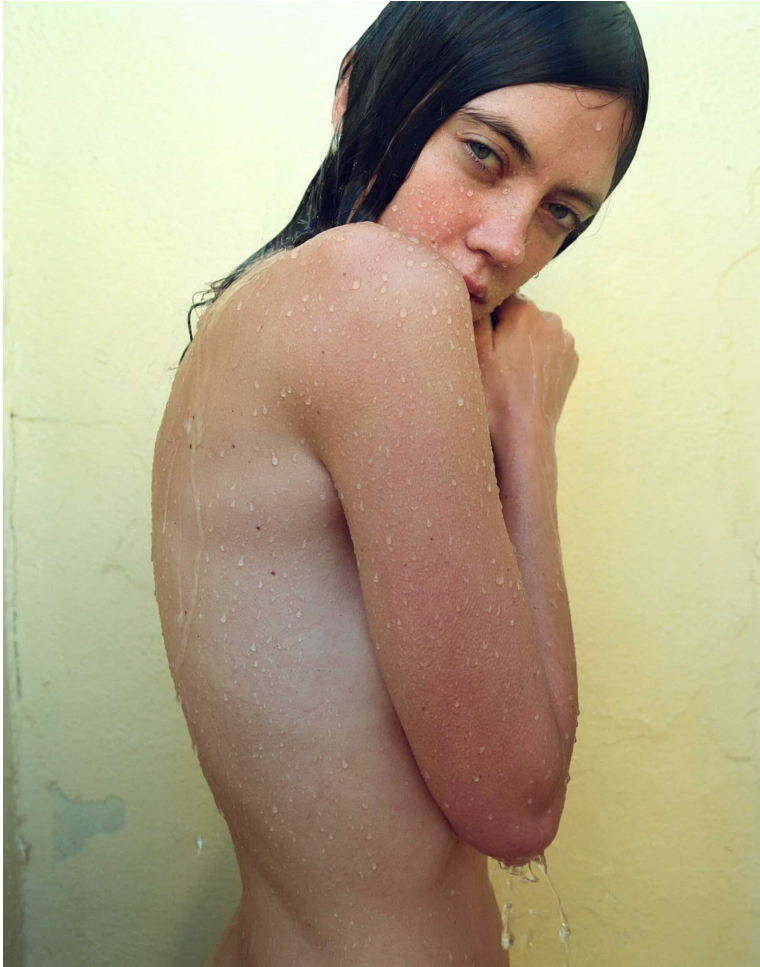

BLOW

SOPHIA CRAWFORD

Height 1.76 / Bust 83 / Waist 60 / Hips 87 / Shoes 38 / Eyes Blue Green / Hair Brown

BLOW

SOPHIA CRAWFORD

BLOW

SOPHIA CRAWFORD

BLOW

SOPHIA CRAWFORD

BLOW

SOPHIA CRAWFORD

BLOW

SOPHIA CRAWFORD

BLOW

SOPHIA CRAWFORD

BLOW