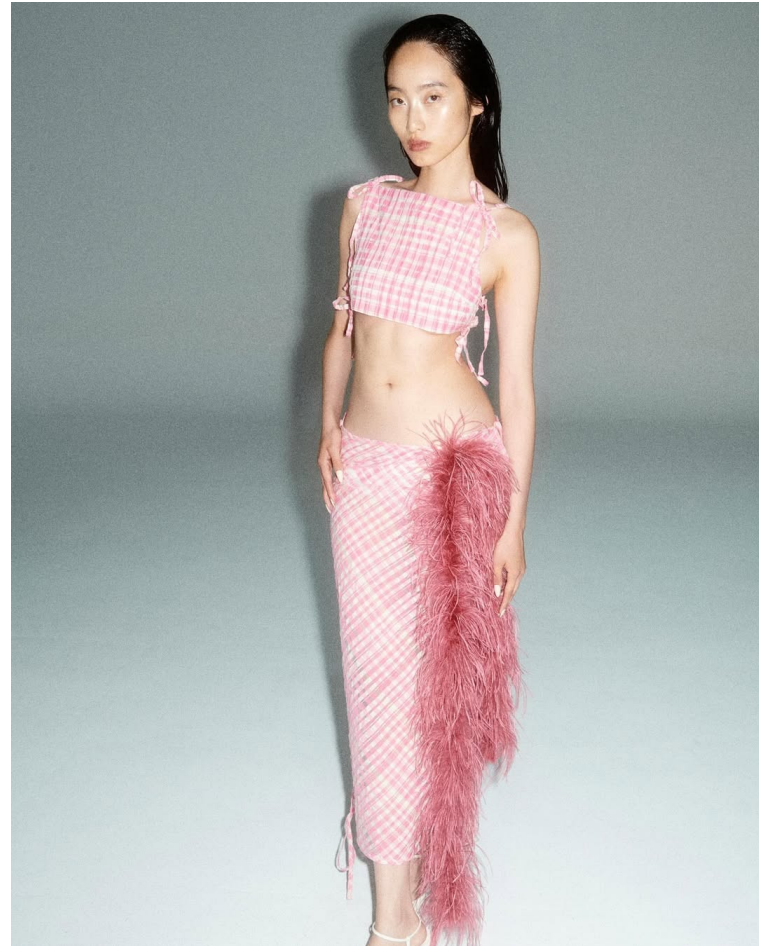

BLOW

SONG Z

Height 1.77 / Bust 78 / Waist 57 / Hips 91 / Shoes 38 / Eyes Hazel / Hair Dark Brown

BLOW

RESERVED ↓

SONG Z

BLOW

PRADA ↘

SONG Z

BLOW

TL 180 ↓

MEDIID ↓

SONG Z

BLOW

PRADA BEAUTY ↓

MILKWHITE ↓