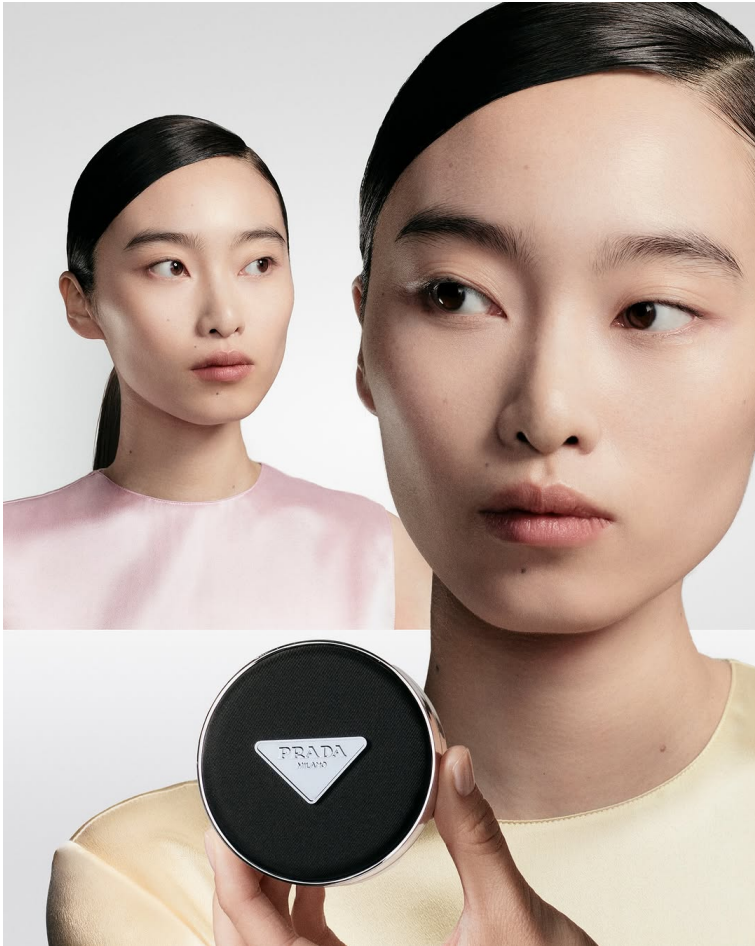

BLOW

SONG Z

Height 1.77 / Bust 78 / Waist 57 / Hips 91 / Shoes 38 / Eyes Hazel / Hair Dark Brown

BLOW

RESERVED ↓

SONG Z

BLOW

PRADA ↘

SONG Z

BLOW

TL 180 ↓

MEDIID ↓

SONG Z

BLOW

PRADA BEAUTY ↓

MILKWHITE ↓