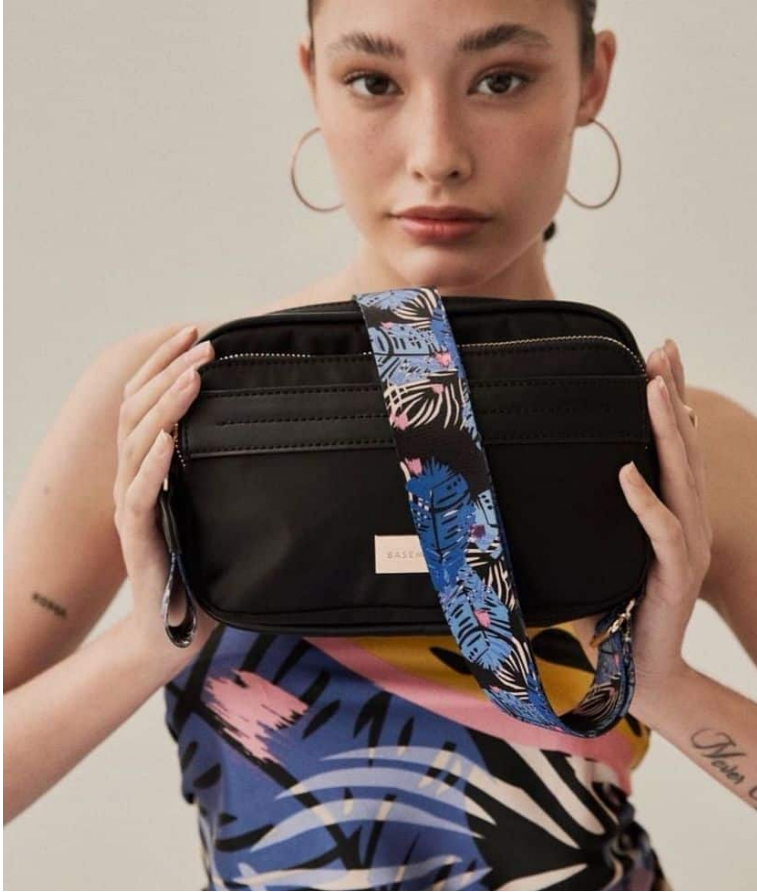

BLOW

SOFIA TOLEDO

Height 1.67 / Bust 82 / Waist 62 / Hips 88 / Shoes 39 / Eyes Brown / Hair Dark Brown

BLOW

SOFIA TOLEDO

BLOW

SOFIA TOLEDO

BLOW

SOFIA TOLEDO

BLOW

SOFIA TOLEDO

BLOW

SOFIA TOLEDO

BLOW

SOFIA TOLEDO

BLOW