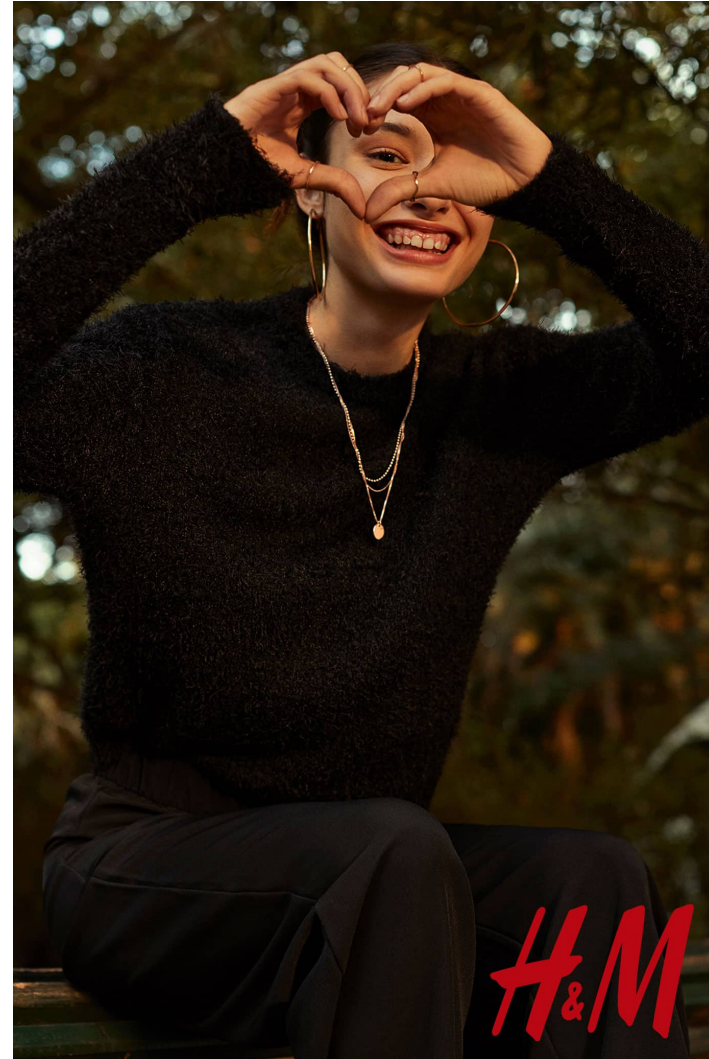

BLOW

SOFIA TOLEDO

Height 1.67 / Bust 82 / Waist 62 / Hips 88 / Shoes 39 / Eyes Brown / Hair Dark Brown

BLOW

SOFIA TOLEDO

BLOW

SOFIA TOLEDO

BLOW

SOFIA TOLEDO

BLOW

SOFIA TOLEDO

BLOW

SOFIA TOLEDO

BLOW

SOFIA TOLEDO

BLOW