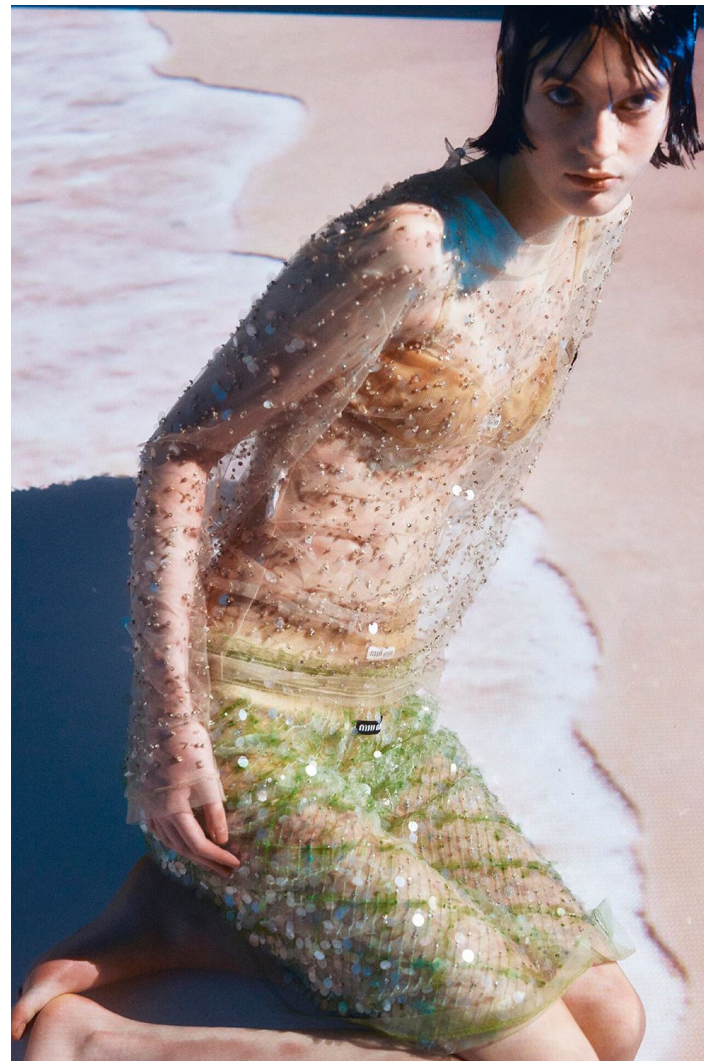

BLOW

FERRAGAMO ↓

GINZA ↓

SOFIA KOROSTELEVA