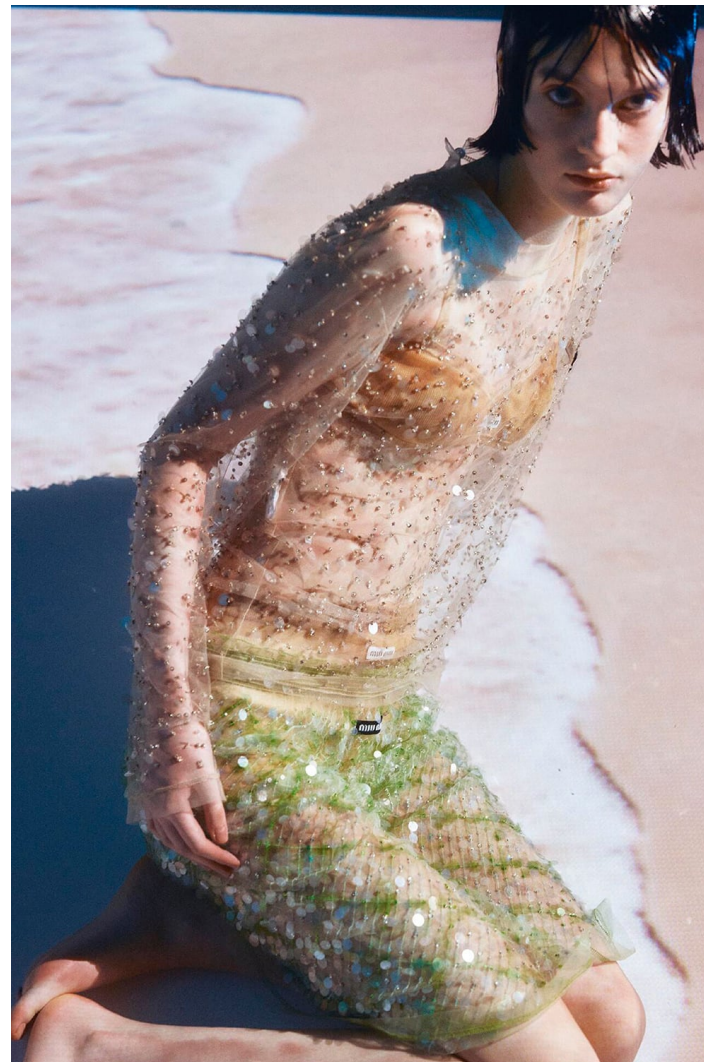

BLOW

SOFIA KOROSTELEVA

Height 1.80 / Bust 80 / Waist 58 / Hips 89 / Shoes 40 / Eyes Blue-Green / Hair Black

BLOW

FERRAGAMO ↓

GINZA ↓

SOFIA KOROSTELEVA

BLOW