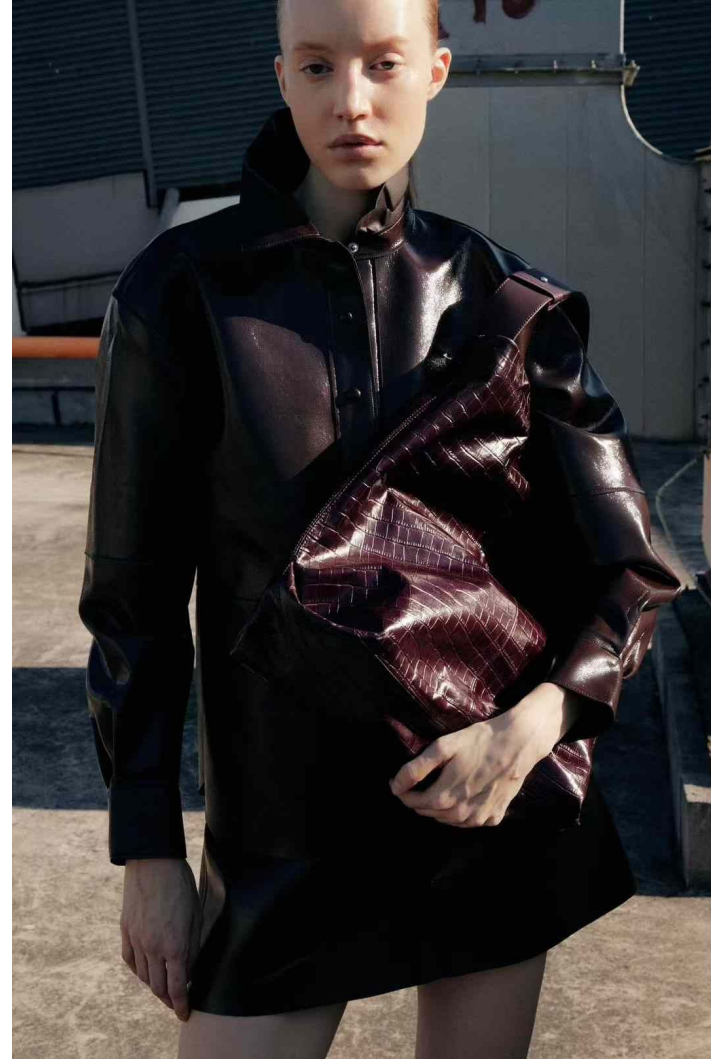

BLOW

X-RAY ↓

SIRI