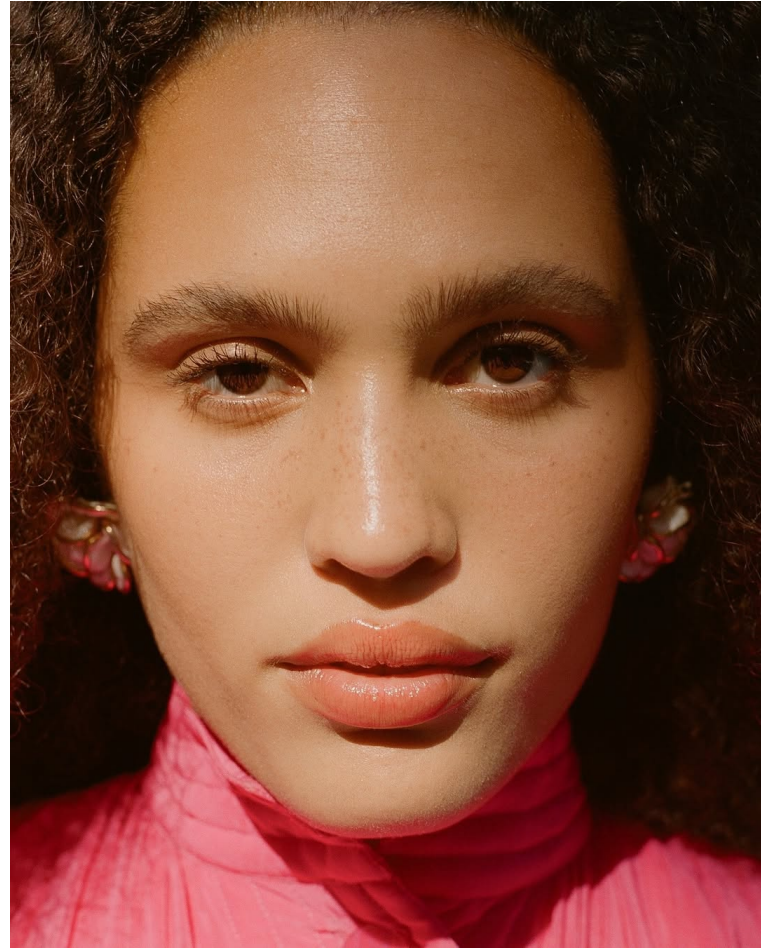

BLOW

SHAYNA

Height 1.68 / Bust 96 / Waist 78 / Hips 101 / Shoes 40 / Eyes Brown / Hair Black

BLOW

SHAYNA

BLOW

SHAYNA

BLOW

SHAYNA

BLOW

SHAYNA

BLOW

SHAYNA

BLOW

SHAYNA

BLOW