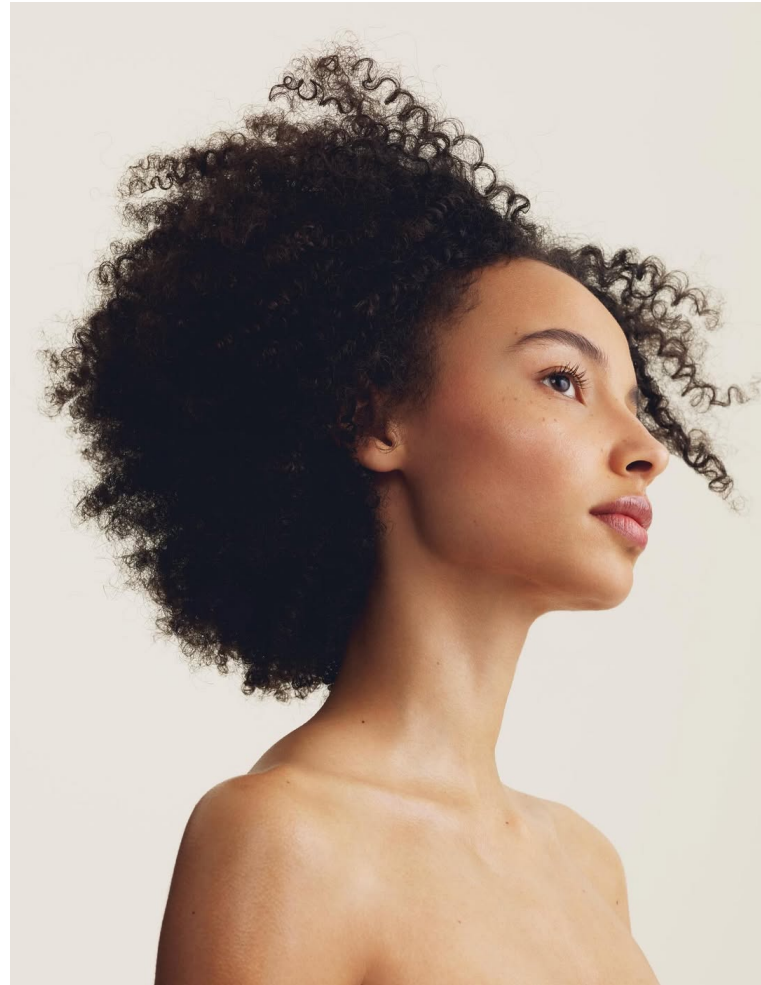

SELMA SHAEB

BLOW