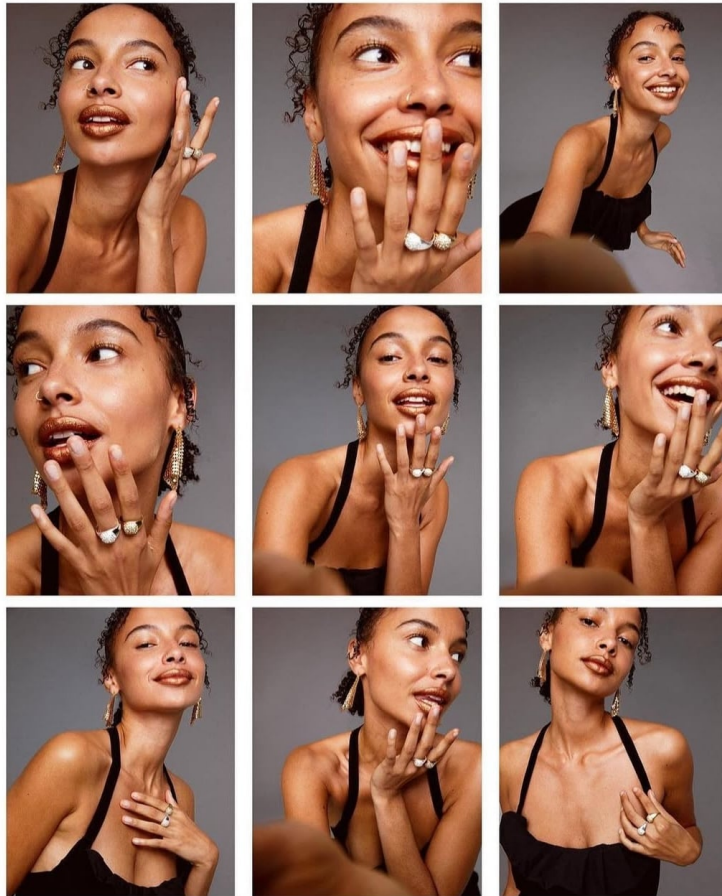

BLOW

SELMA SHAEB

Height 1.76 / Bust 81 / Waist 62 / Hips 89 / Shoes 40 / Eyes Brown / Hair Dark Brown

BLOW

SELMA SHAEB

BLOW

SELMA SHAEB

BLOW

SSTUDIO ↓

SELMA SHAEB

BLOW

SELMA SHAEB

BLOW

M&S ↘

SELMA SHAEB

BLOW