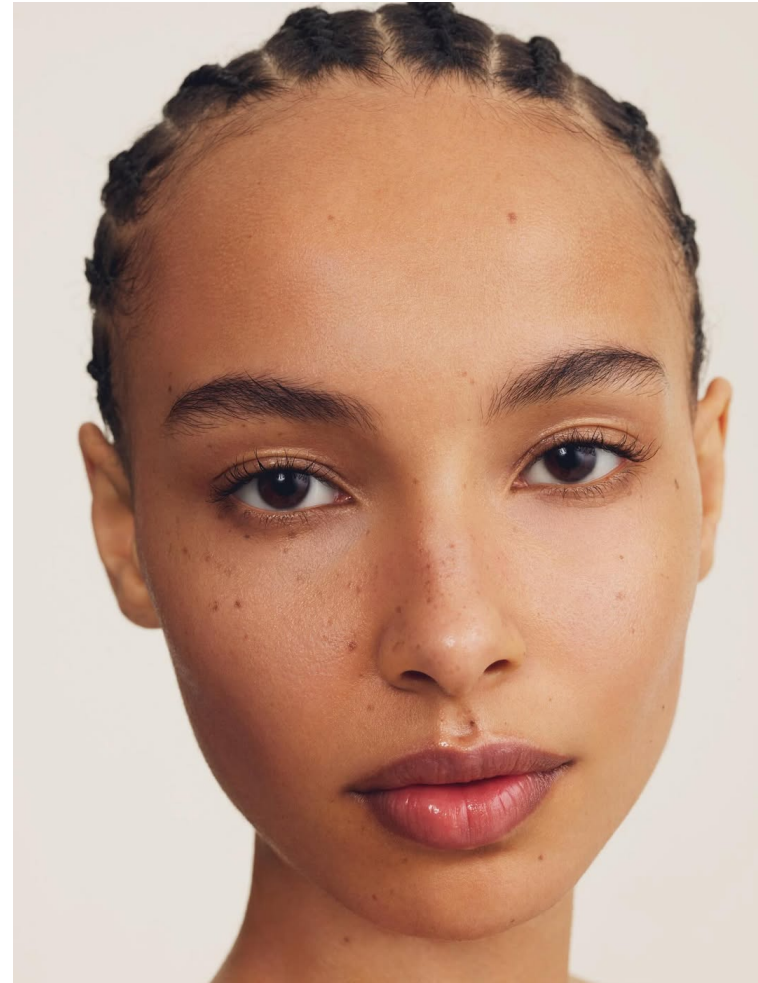

BLOW

M&S ↘