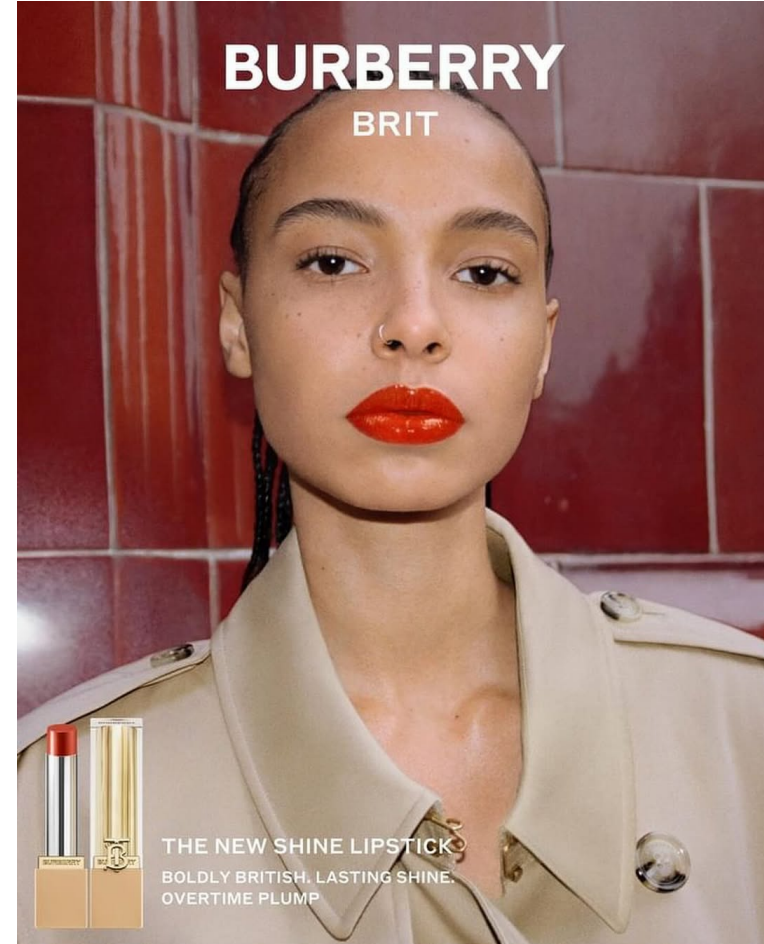

BLOW

SELMA SHAEB

Height 1.76 / Bust 81 / Waist 62 / Hips 89 / Shoes 40 / Eyes Brown / Hair Dark Brown

BLOW

SELMA SHAEB

BLOW

SELMA SHAEB

BLOW