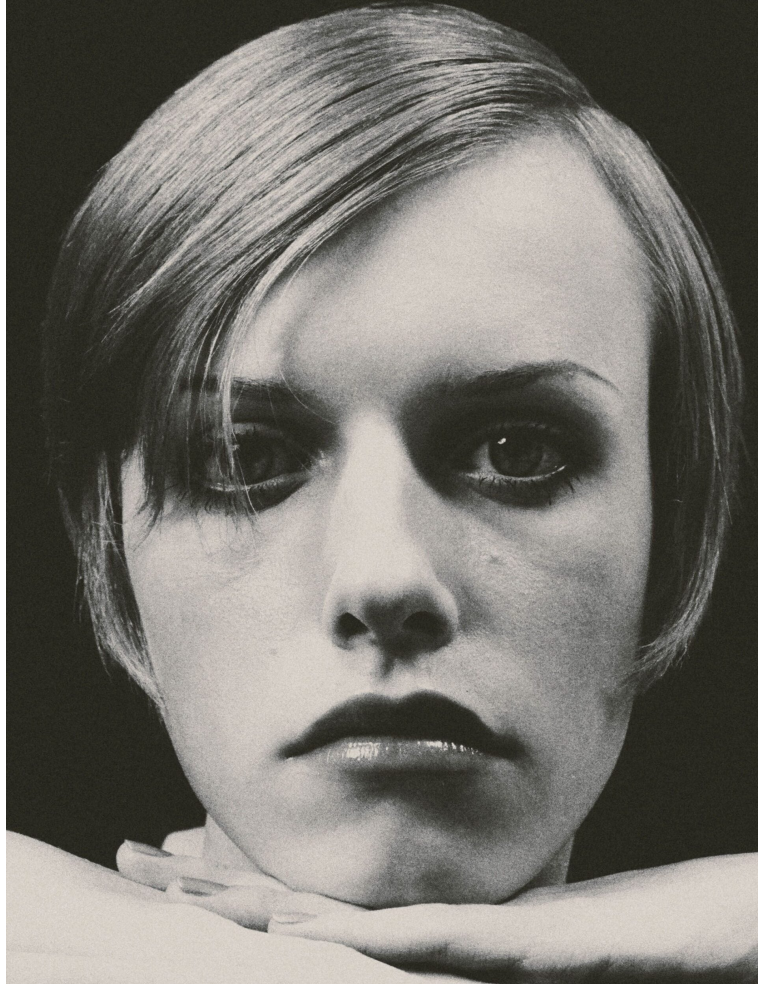

# BLOW

SASHA KRIVKO

Height 1.76 / Bust 78 / Waist 66 / Hips 83 / Shoes 40 / Eyes Blue / Hair Red

# BLOW

SSAW ↓

SASHA KRIVKO

# BLOW

POP MAGAZINE ↓

SASHA KRIVKO

# BLOW

SHUSHU TONG ↓

RUNWAY 2025 ↓

SASHA KRIVKO