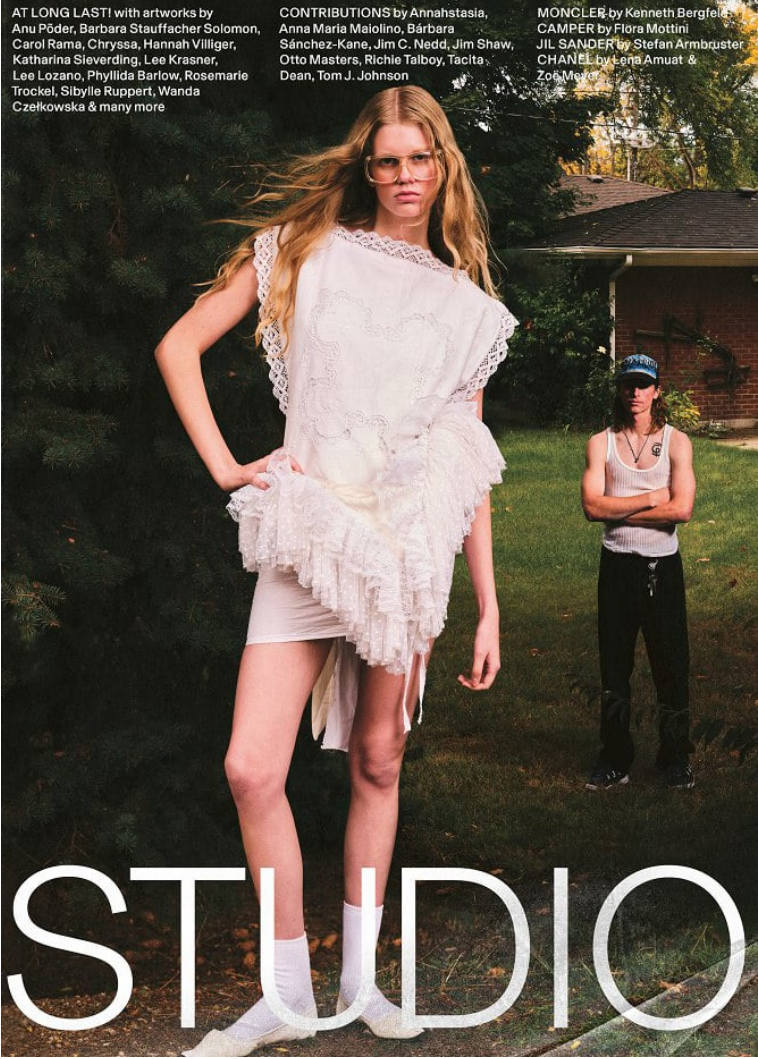

BLOW

STUDIO ↘