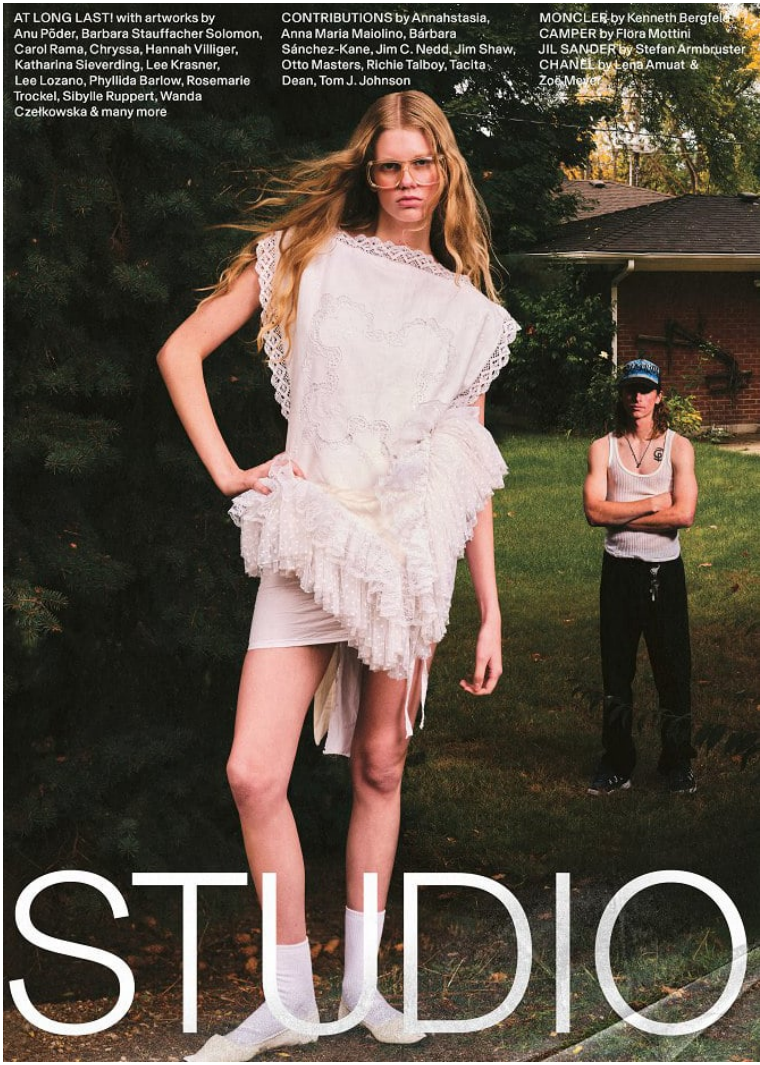

BLOW

STUDIO ↘