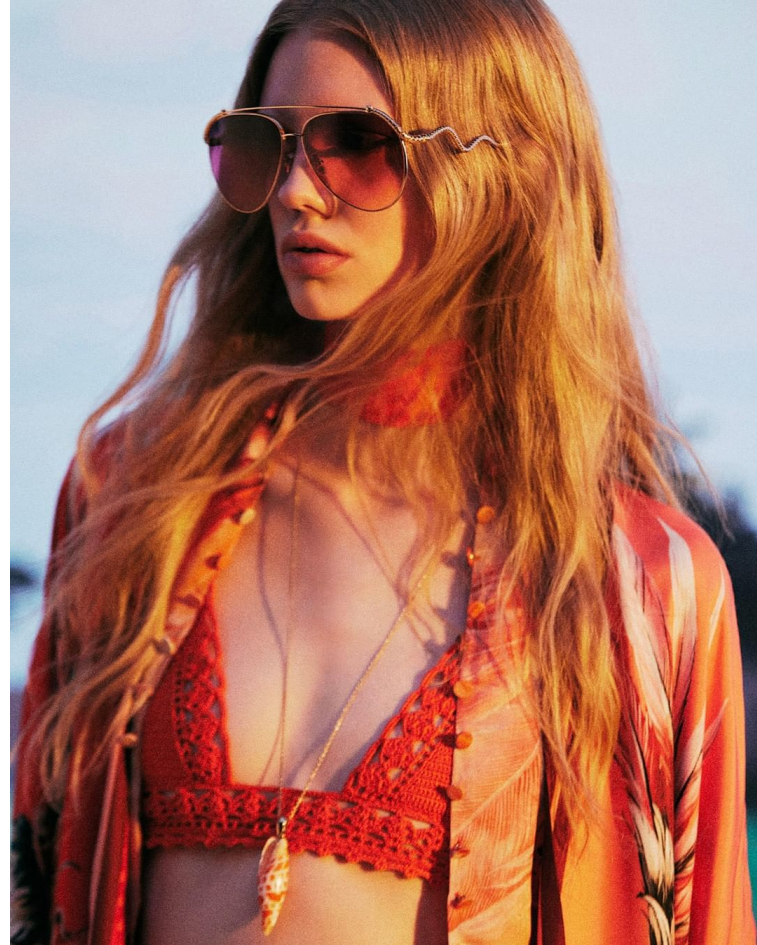

BLOW

SARAH FERGUSON

Height 1.79 / Bust 76 / Waist 59 / Hips 86 / Shoes 41 / Eyes Blue / Hair Blonde

BLOW

MADAME FIGARO JAPAN ↘

SARAH FERGUSON

BLOW

ICEBERG ↘

ROBERTO CAVALLI ↘

SARAH FERGUSON

BLOW

WHO DECIDES WAR ↓

NÚMERO TOKYO ↓

SARAH FERGUSON

BLOW

PRIVATE POLICY ↓