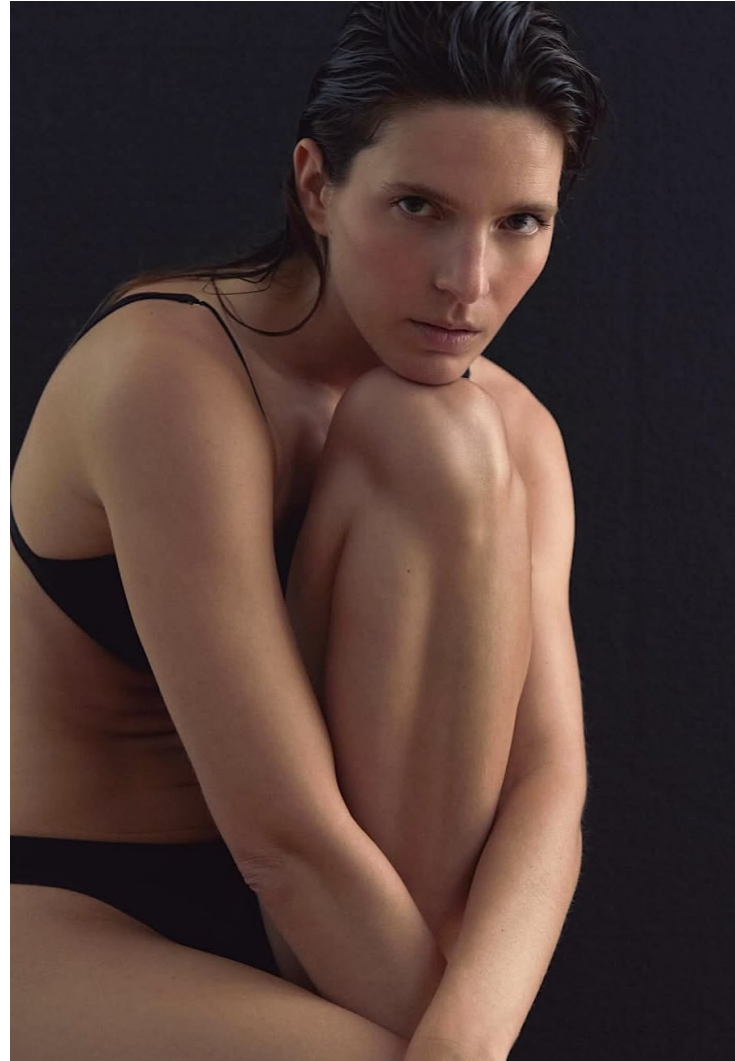

BLOW

SANDRA MAUREL

Height 1.73 / Bust 83 / Waist 60 / Hips 93 / Shoes 38 / Eyes Green / Hair Light Brown

BLOW

SANDRA MAUREL

BLOW

SANDRA MAUREL

BLOW

SUMMY ↘

SANDRA MAUREL

BLOW

SANDRA MAUREL

BLOW

SANDRA MAUREL

BLOW

JADER ↘