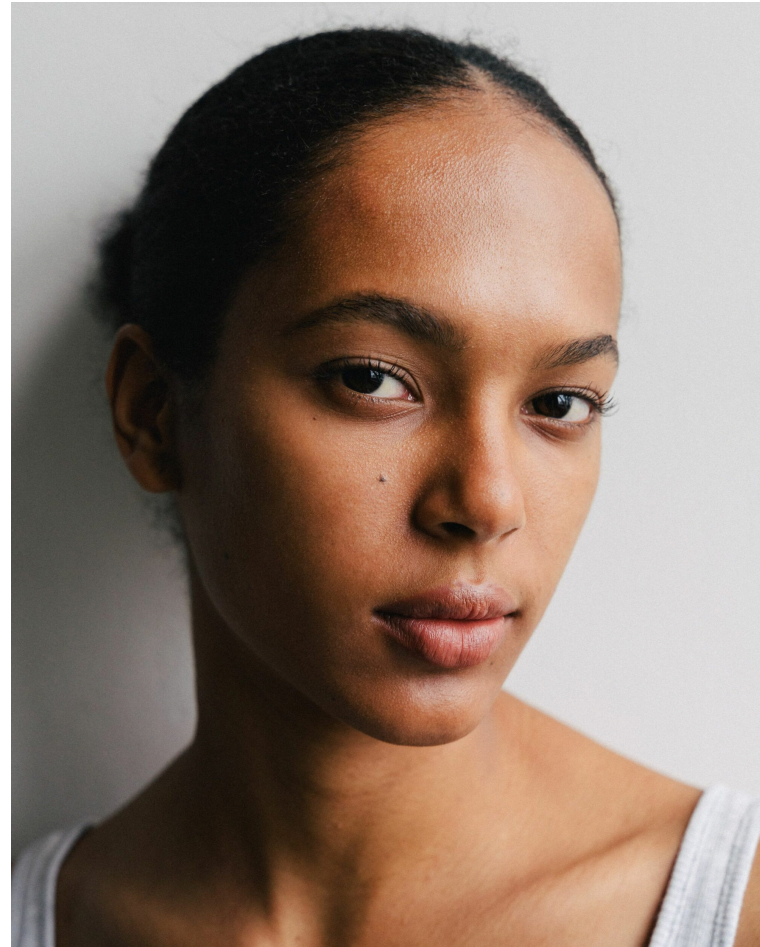

BLOW

ROSANGELA

Height 1.74 / Bust 80 / Waist 61 / Hips 88 / Shoes 41 / Eyes Hazel / Hair Black

BLOW

WONDERLAND ↘

ROSANGELA

BLOW

URBAN REVIVO ↓

RERVE ↓

ROSANGELA

BLOW

URBAN REVIVO ↘

ROSANGELA

BLOW

ALL WE NEED ↓

ROSANGELA