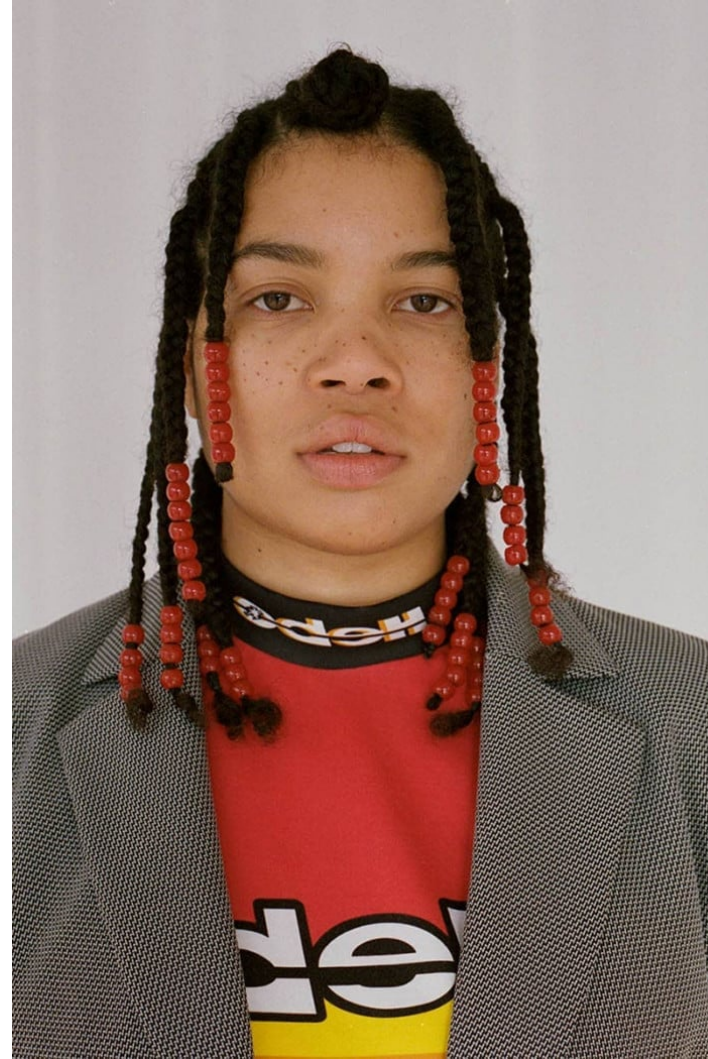

BLOW

INFRINGE ↘

ROSANA EHIZELE