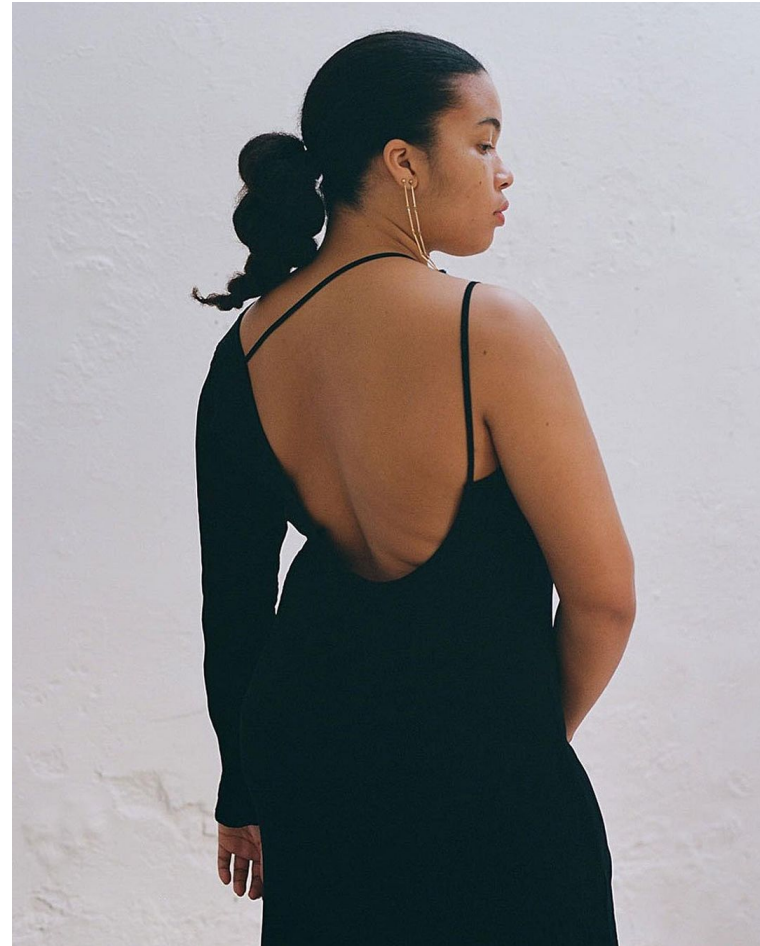

BLOW

ROSANA EHIZELE - PALOMA WOOL \

Height 1.71 / Bust 104 / Waist 84 / Hips 109 / Shoes 40 / Eyes Dark Brown / Hair Black

BLOW

PALOMA WOOL ↘

ROSANA EHIZELE

BLOW

HELMUT LANG ↘

HELMUT LANG

A/W 2020 SEEN BY HELENA TEJEDOR • VOL. 1 © HELMUT LANG
PHOTOGRAPHY BY CARLOTA GUERRERO - BARCELONA, SPAIN, 2020

ROWSE ↘

ROSANA EHIZELE

BLOW

CALVIN KLEIN ↓

ROSANA EHIZELE

BLOW