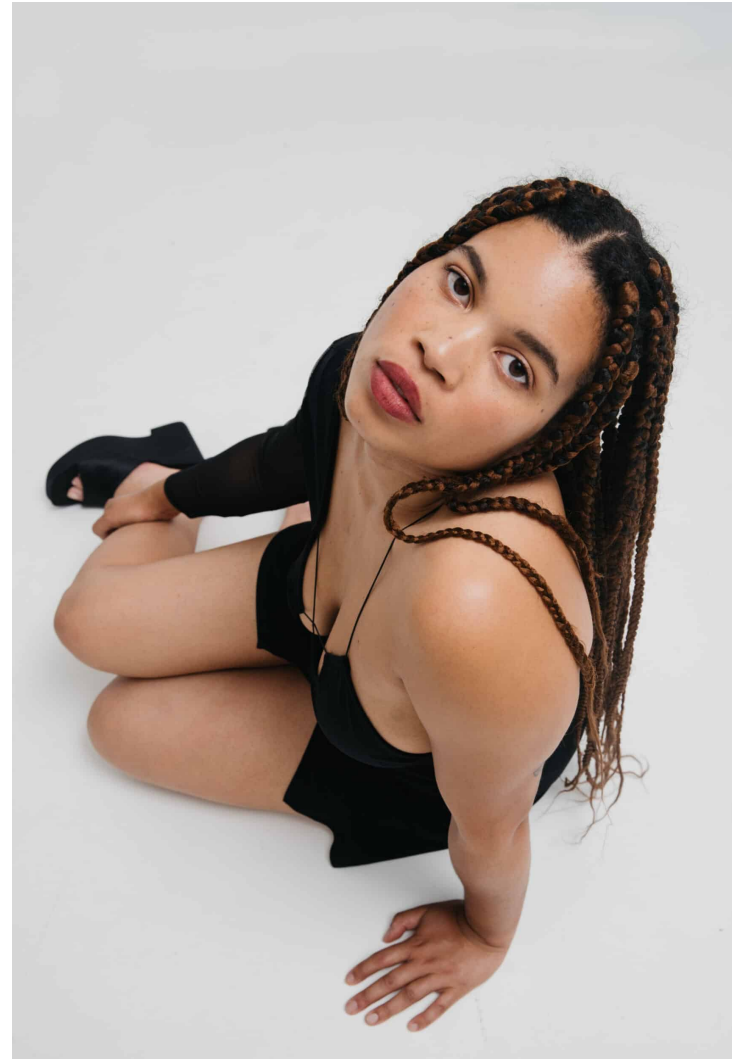

BLOW

ROSANA EHIZELE - PALOMA WOOL \

Height 1.71 / Bust 104 / Waist 84 / Hips 109 / Shoes 40 / Eyes Dark Brown / Hair Black

BLOW

PALOMA WOOL ↘

ROSANA EHIZELE

BLOW

HELMUT LANG ↘

HELMUT LANG

A/W 2020 SEEN BY HELENA TEJEDOR • VOL. 1 © HELMUT LANG
PHOTOGRAPHY BY CARLOTA GUERRERO - BARCELONA, SPAIN, 2020

ROWSE ↘

ROSANA EHIZELE

BLOW

CALVIN KLEIN ↓

ROSANA EHIZELE

BLOW

TWOJEYS √

TWIN √

ROSANA EHIZELE

BLOW

ORGANIC BASICS ↓

ROSANA EHIZELE

BLOW

PALOMA WOOL ↘