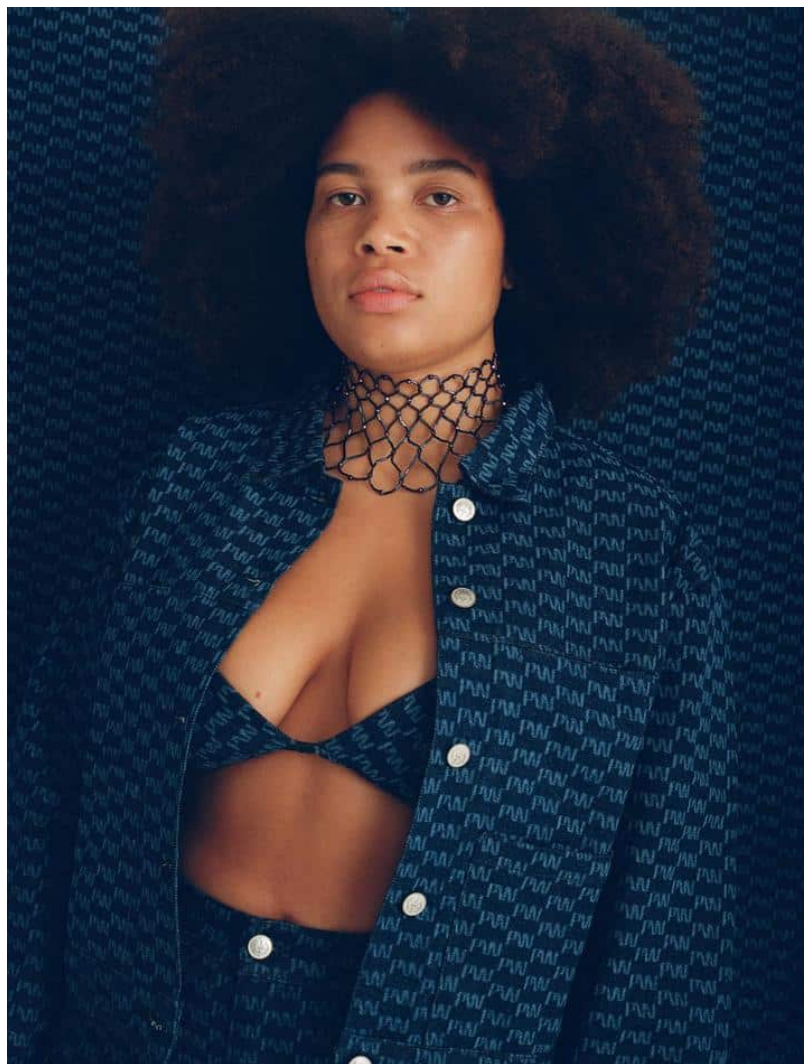

BLOW

ROSANA EHIZELE - PALOMA WOOL \

Height 1.71 / Bust 104 / Waist 84 / Hips 109 / Shoes 40 / Eyes Dark Brown / Hair Black

BLOW

PALOMA WOOL ↘

ROSANA EHIZELE

BLOW

HELMUT LANG ↘

HELMUT LANG

A/W 2020 SEEN BY HELENA TEJEDOR • VOL. 1 © HELMUT LANG
PHOTOGRAPHY BY CARLOTA GUERRERO - BARCELONA, SPAIN, 2020

ROWSE ↘

ROSANA EHIZELE

BLOW

CALVIN KLEIN ↓

ROSANA EHIZELE

BLOW