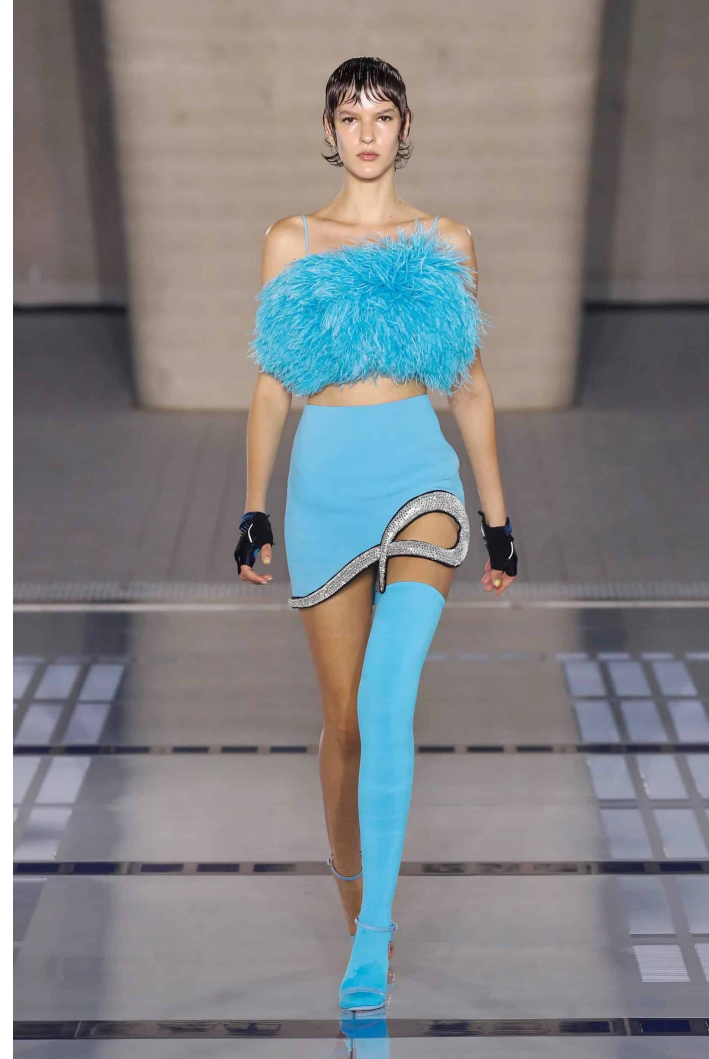

BLOW

ROMI PELED

Height 1.77 / Bust 80 / Waist 59 / Hips 90 / Shoes 39 / Eyes Brown / Hair Brown

BLOW

KALLMEYER √

ANOTHER ASPECT √

ROMI PELED

BLOW

ROMI PELED

BLOW

GRAZIA UK ↓

ICEBERG ↓

ROMI PELED

BLOW

DAVID KOMA ↓

DAVID KOMA ↓