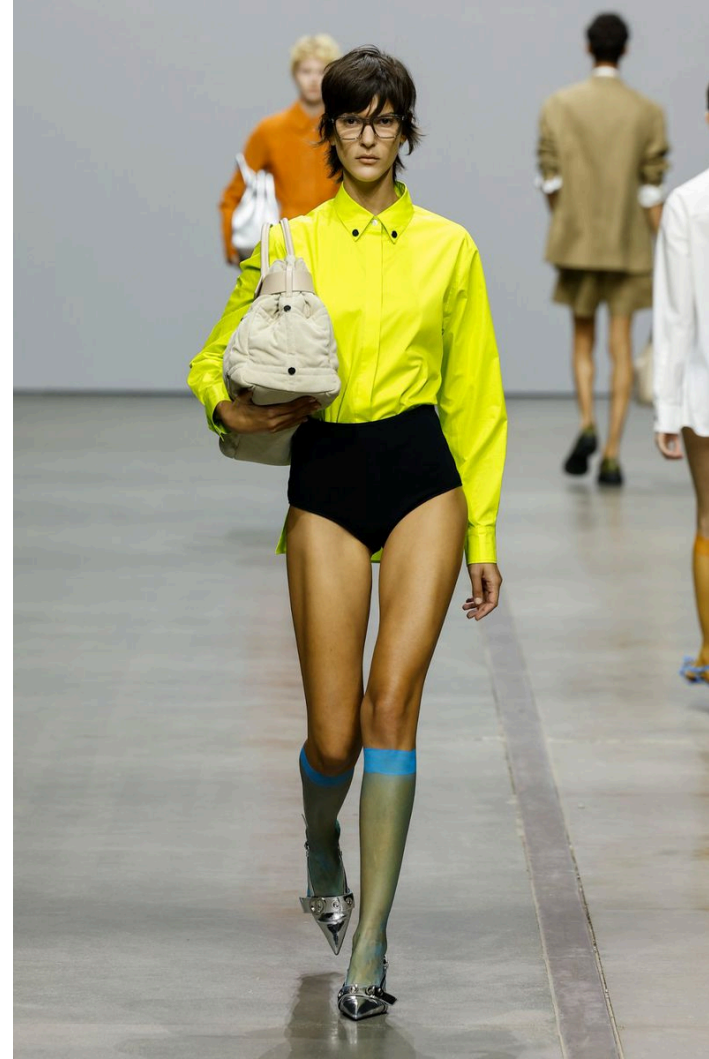

BLOW

GRAZIA UK ↓

ICEBERG ↓

ROMI PELED