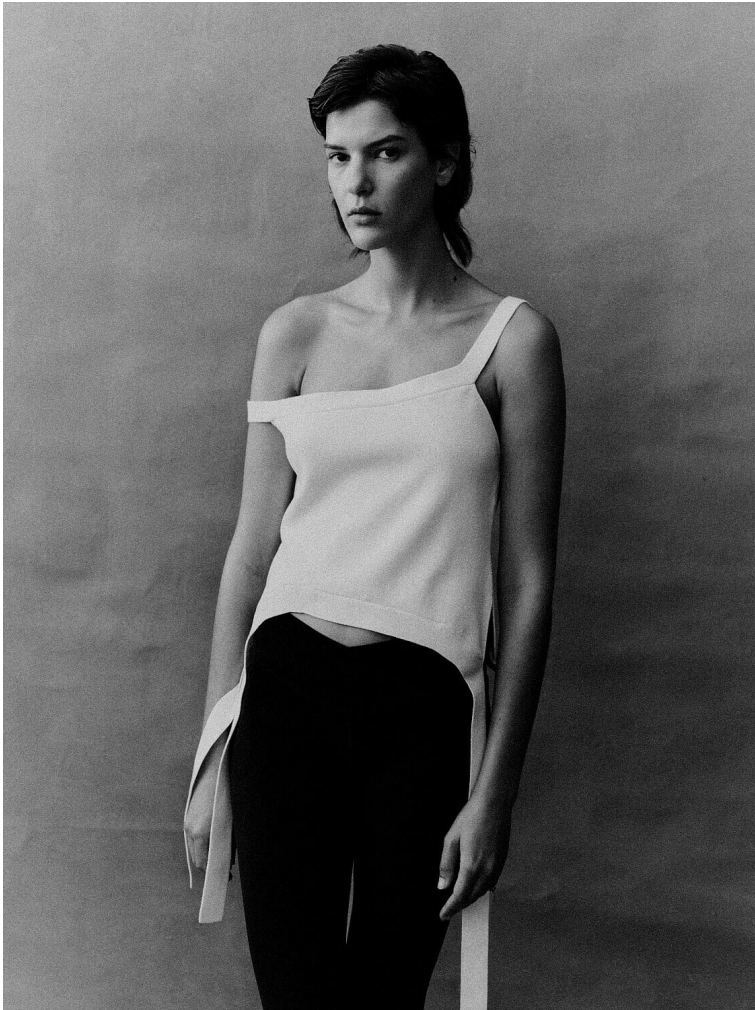

BLOW

MIA LE JOURNAL ↓

ROMI PELED