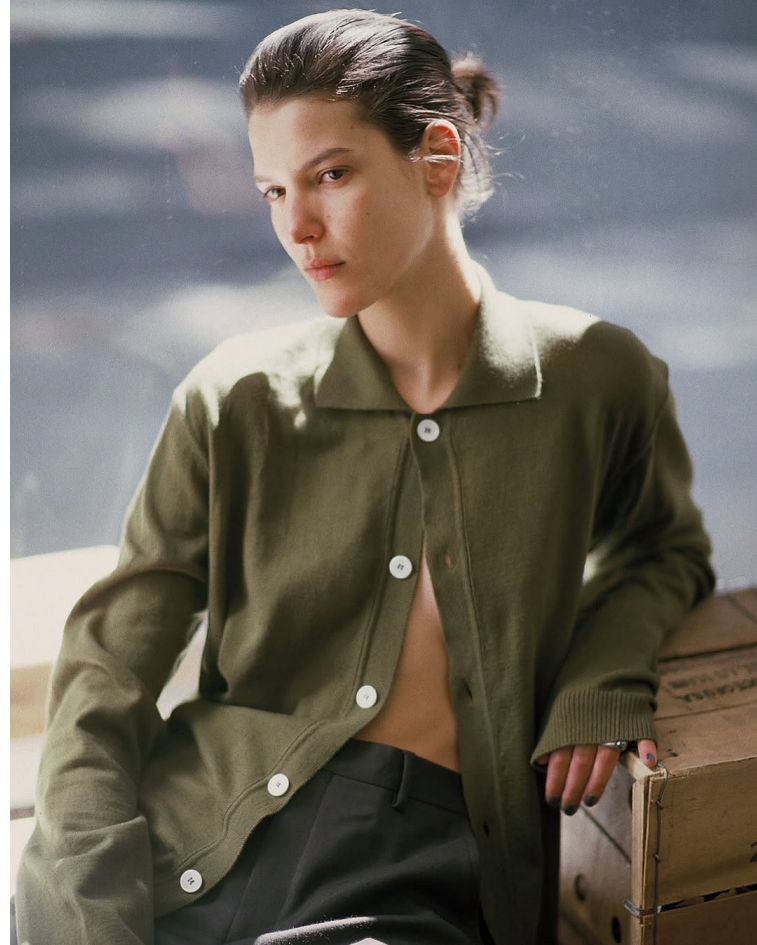

BLOW

ROMI PELED

Height 1.77 / Bust 80 / Waist 59 / Hips 90 / Shoes 39 / Eyes Brown / Hair Brown

BLOW

KALLMEYER √

ANOTHER ASPECT √

ROMI PELED

BLOW