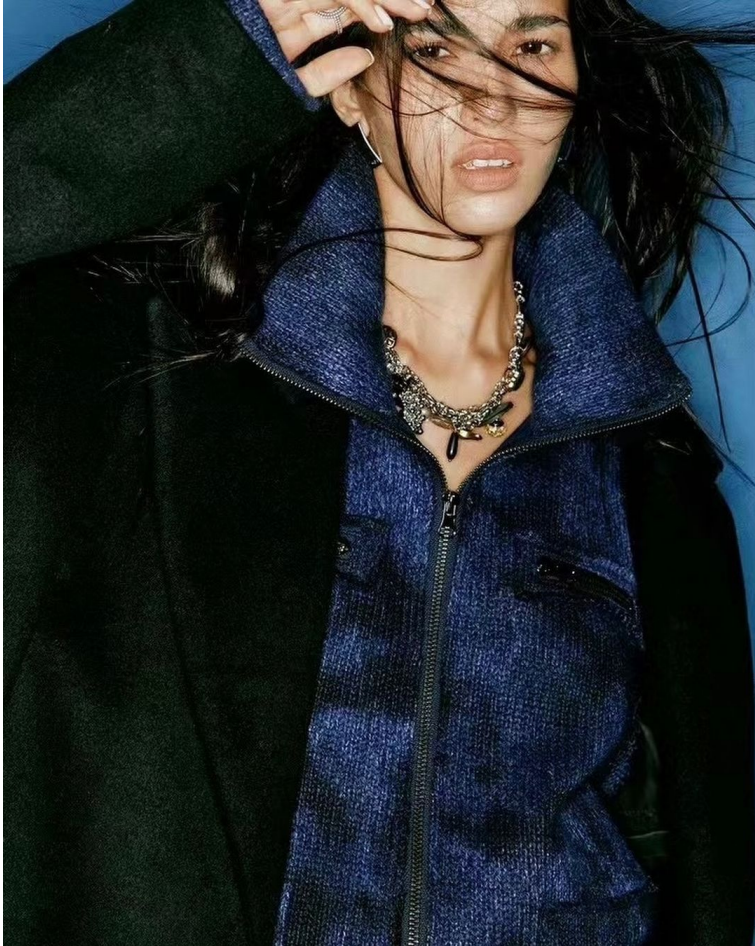

BLOW

RIMMA

Height 1.67 / Bust 76 / Waist 57 / Hips 92 / Shoes 37 / Eyes Brown / Hair Black

BLOW

DANN ↓

RIMMA

BLOW

FN CLEAN √