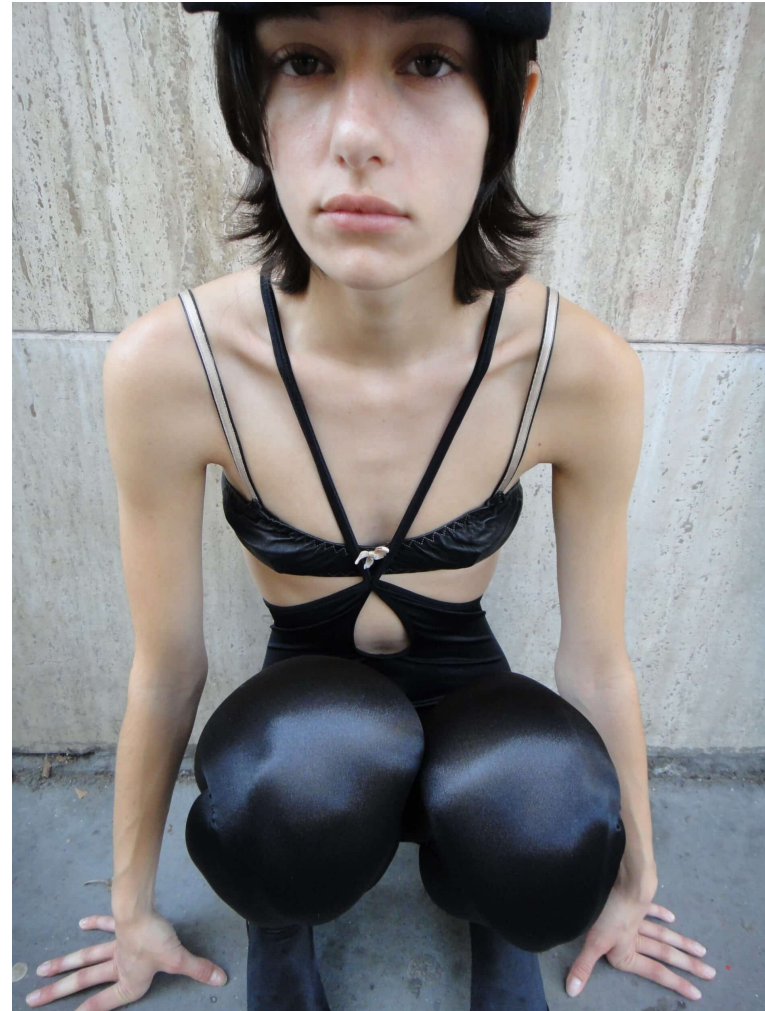

BLOW

RENEE BELLERIVE

Height 1.78 / Bust 76 / Waist 55 / Hips 87 / Shoes 39 / Eyes Hazel / Hair Dark Brown

BLOW

HARPER'S BAZAAR SPAIN ↓

RENEE BELLERIVE

BLOW

VERSACE ↘

TOM FORD

RENEE BELLERIVE

BLOW

VERSACE ↘

STELLA MCCARTNEY ↘

RENEE BELLERIVE

BLOW

TORY BURCH FOR SSENCE ↓