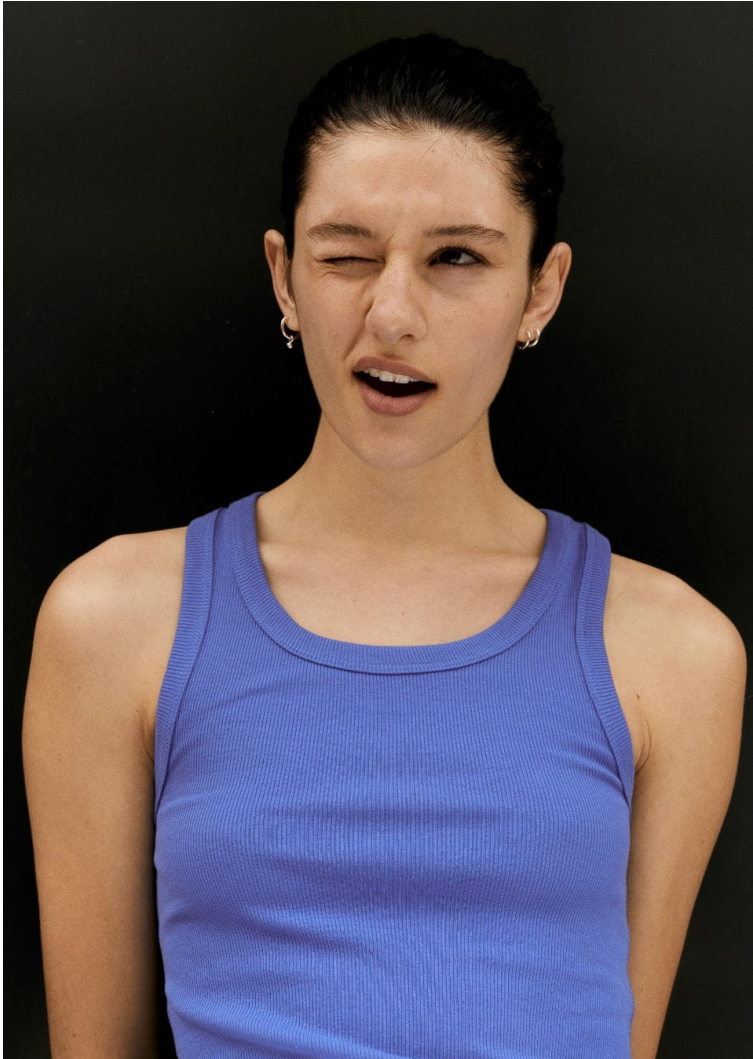

BLOW

RENEE BELLERIVE

Height 1.78 / Bust 76 / Waist 55 / Hips 87 / Shoes 39 / Eyes Hazel / Hair Dark Brown

BLOW

HARPER'S BAZAAR SPAIN ↓

RENEE BELLERIVE

BLOW

VERSACE ↘

RENEE BELLERIVE

BLOW

DOLCE & GABBANA ALTA MODA ↓

RENEE BELLERIVE

BLOW

RENEE BELLERIVE

BLOW

RENEE BELLERIVE