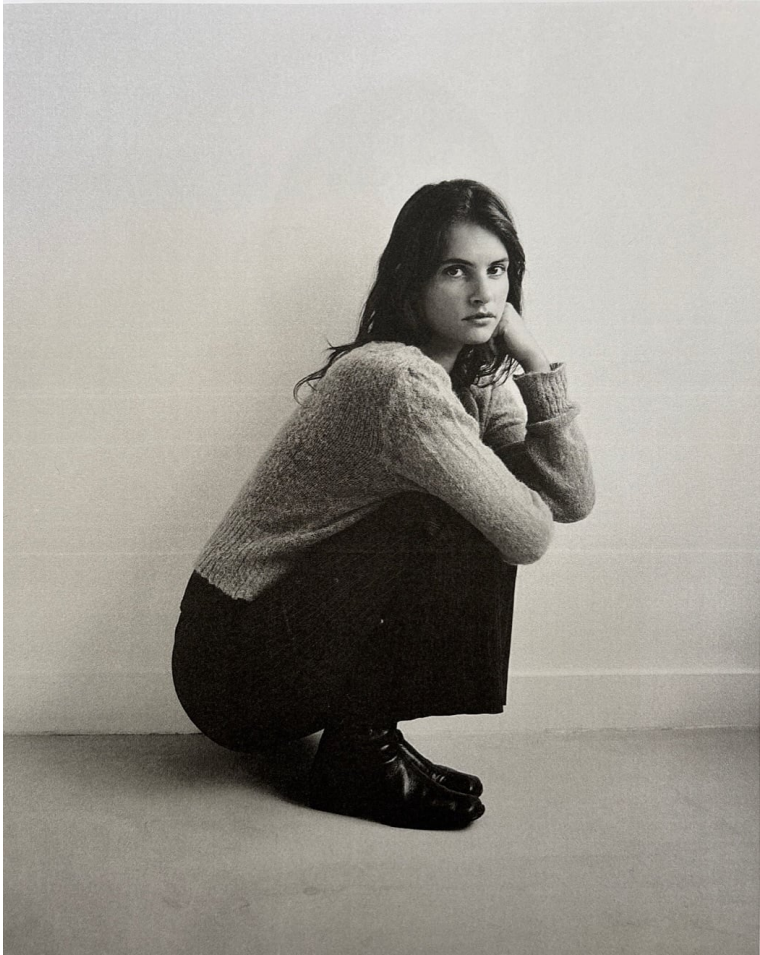

BLOW

PRUNE - ZARA ↴

Height 1.70 / Bust 83 / Waist 63 / Hips 93 / Shoes 38 / Eyes Brown / Hair Brown

BLOW

ROUJE ↓

PRUNE

BLOW

ZARA ↘

PRUNE

BLOW

ZARA ↓

SUSMIES ↓

PRUNE

BLOW

MADE SOME ↓

PRUNE