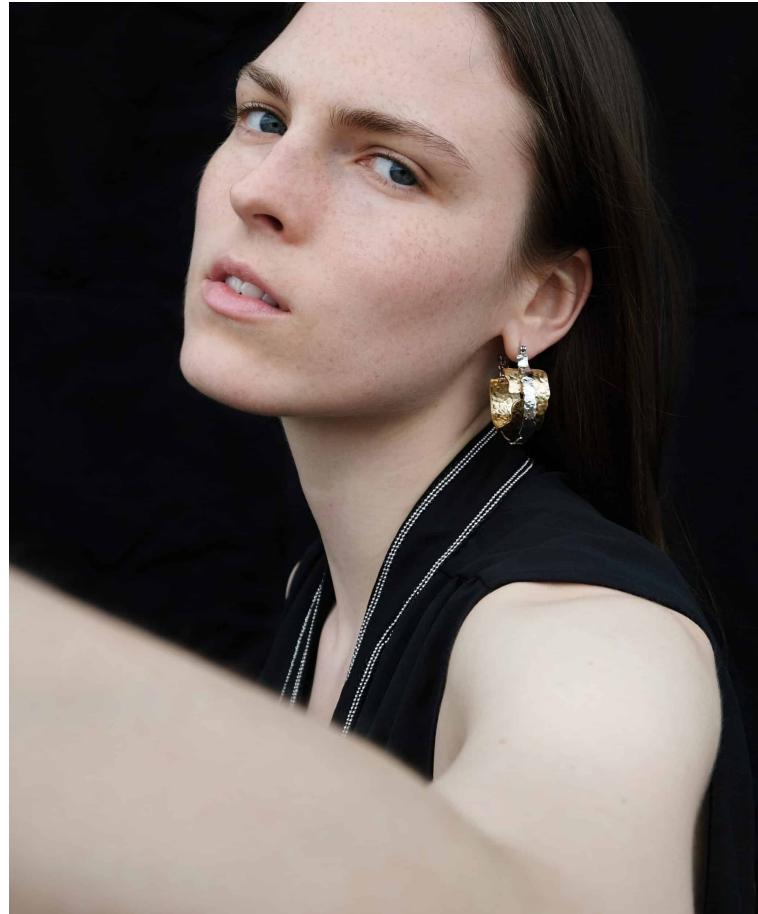

POLINA SOVA

ZARA ↓