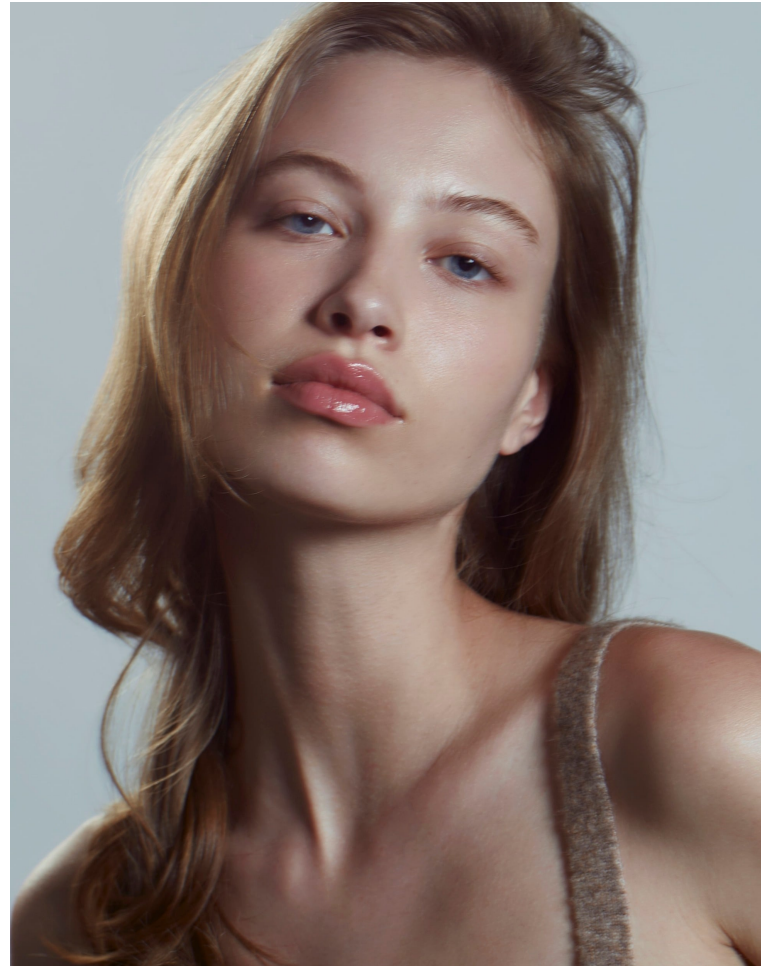

PEYTON BLAINE

BLOW