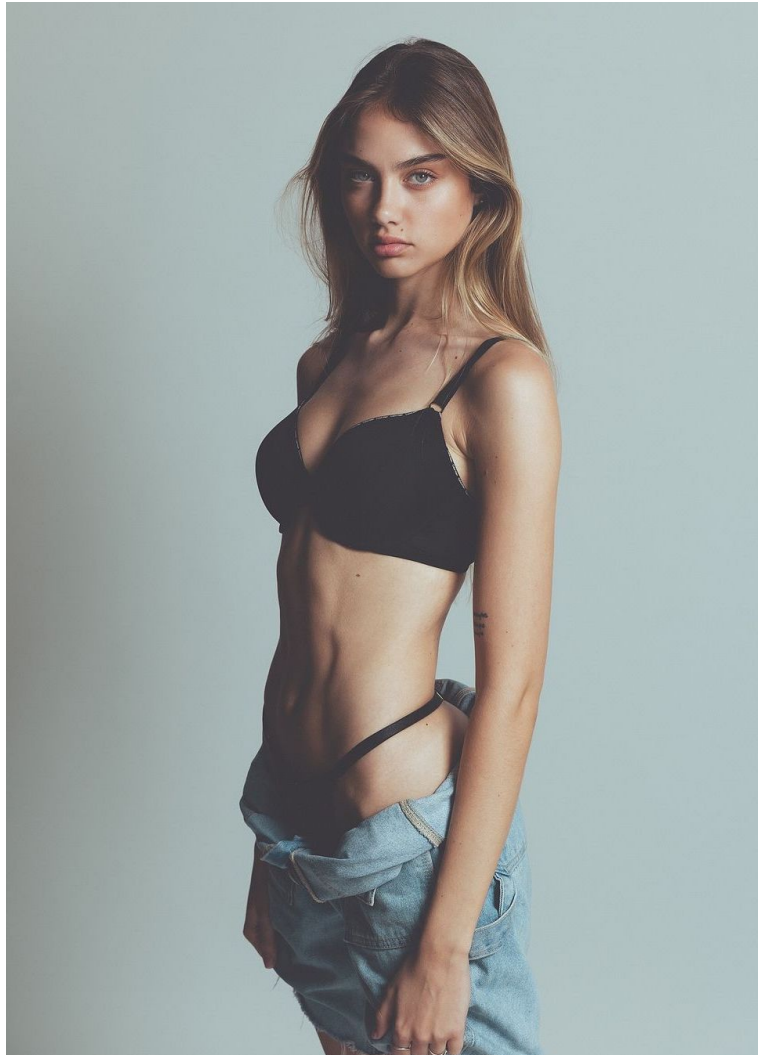

BLOW

PAULA MINETTI

Height 1.77 / Bust 81 / Waist 57 / Hips 89 / Shoes 38 / Eyes Blue / Hair Blond

BLOW

PAULA MINETTI

BLOW

PAULA MINETTI

BLOW

PAULA MINETTI

BLOW

PAULA MINETTI

BLOW

PAULA MINETTI

BLOW

PAULA MINETTI

BLOW