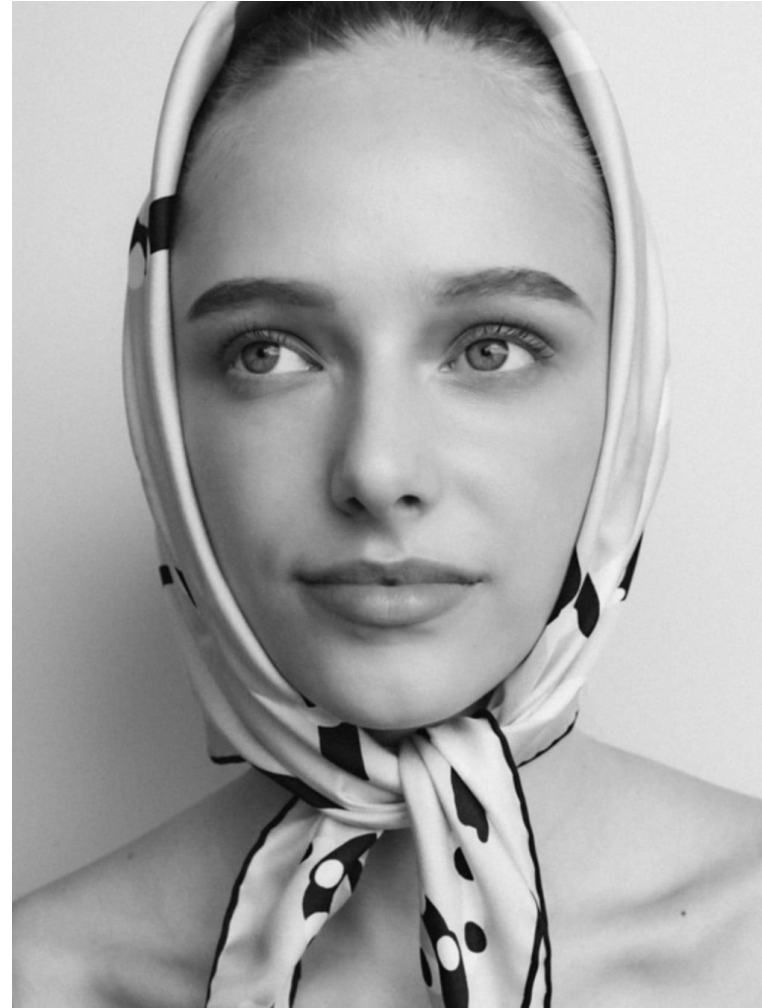

BLOW

NORA

Height 1.76 / Bust 78 / Waist 57 / Hips 94 / Shoes 38 / Eyes Blue / Hair Blonde

BLOW

NORA

BLOW

NORA

BLOW