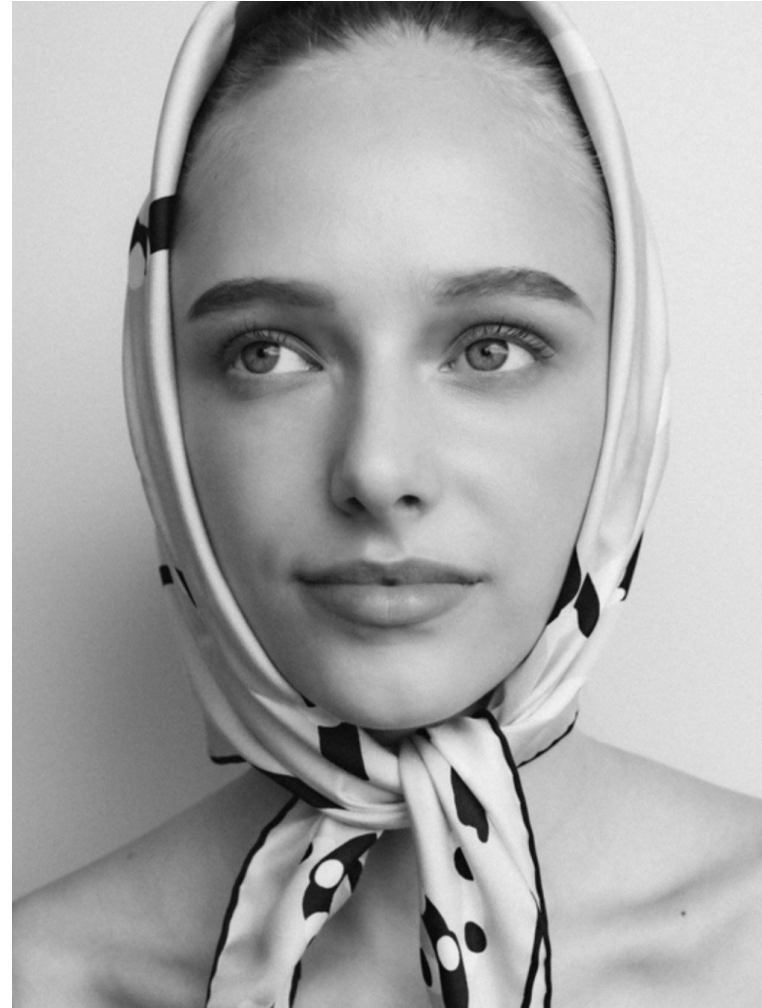

BLOW

NORA

Height 1.76 / Bust 79 / Waist 59 / Hips 90.5 / Shoes 38 / Eyes Blue / Hair Blond

BLOW

NORA

BLOW

NORA

BLOW