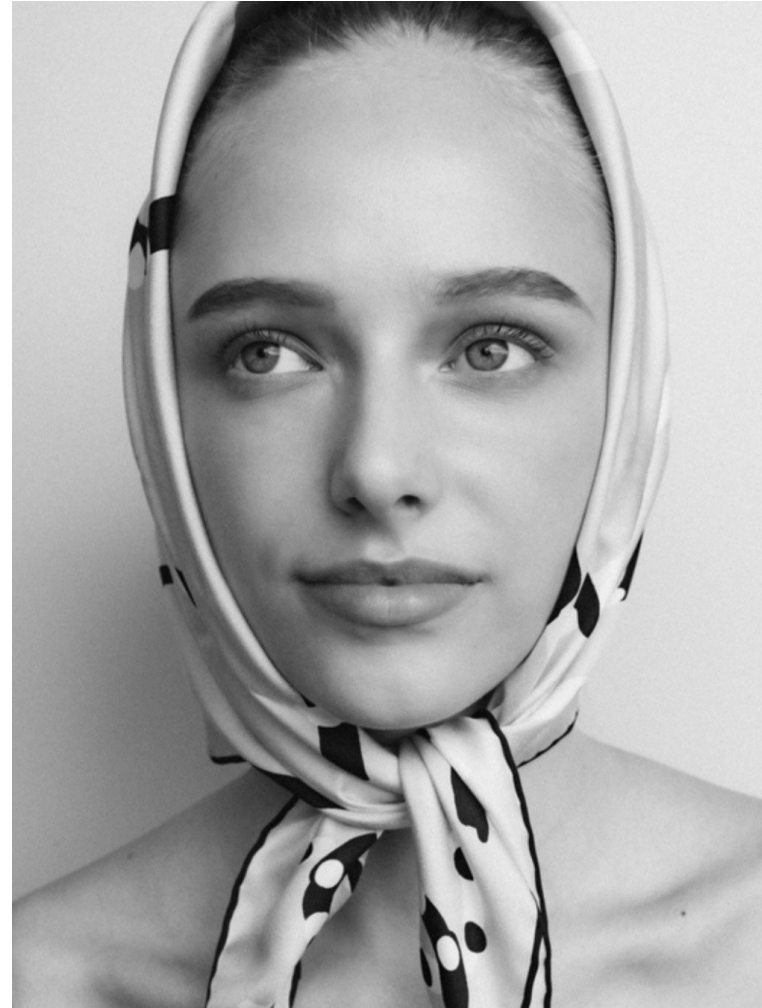

BLOW

NORA

Height 1.76 / Bust 78 / Waist 57 / Hips 94 / Shoes 38 / Eyes Blue / Hair Blonde

BLOW

NORA

BLOW

NORA

BLOW