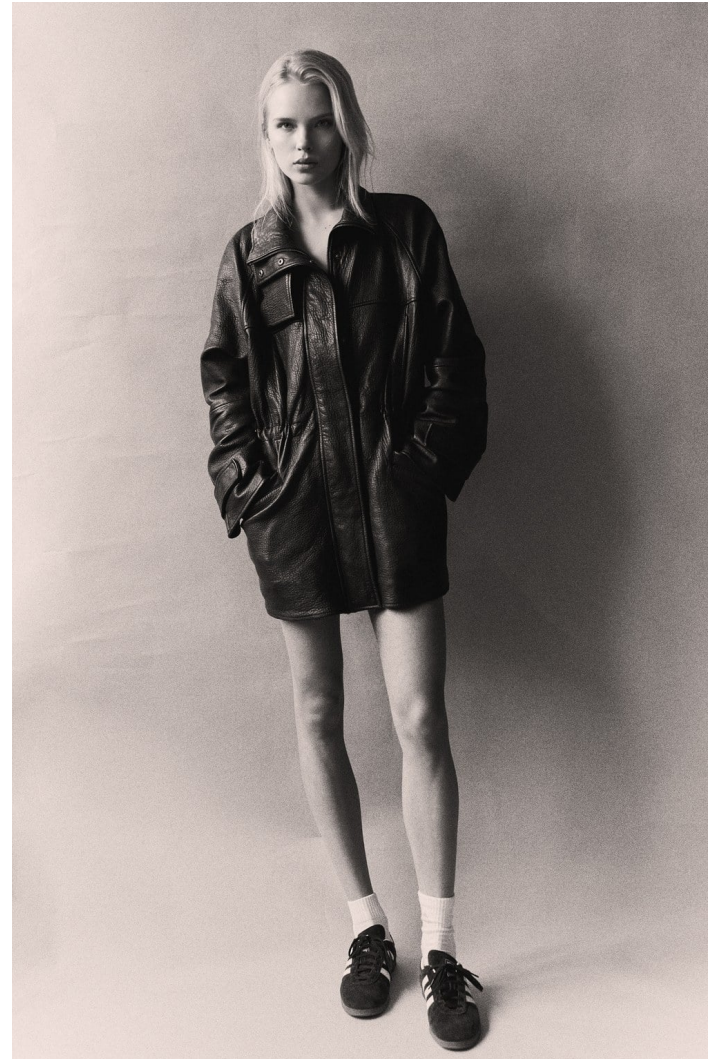

NICOLE PIHAMAA

BLOW

NICOLE PIHAMAA