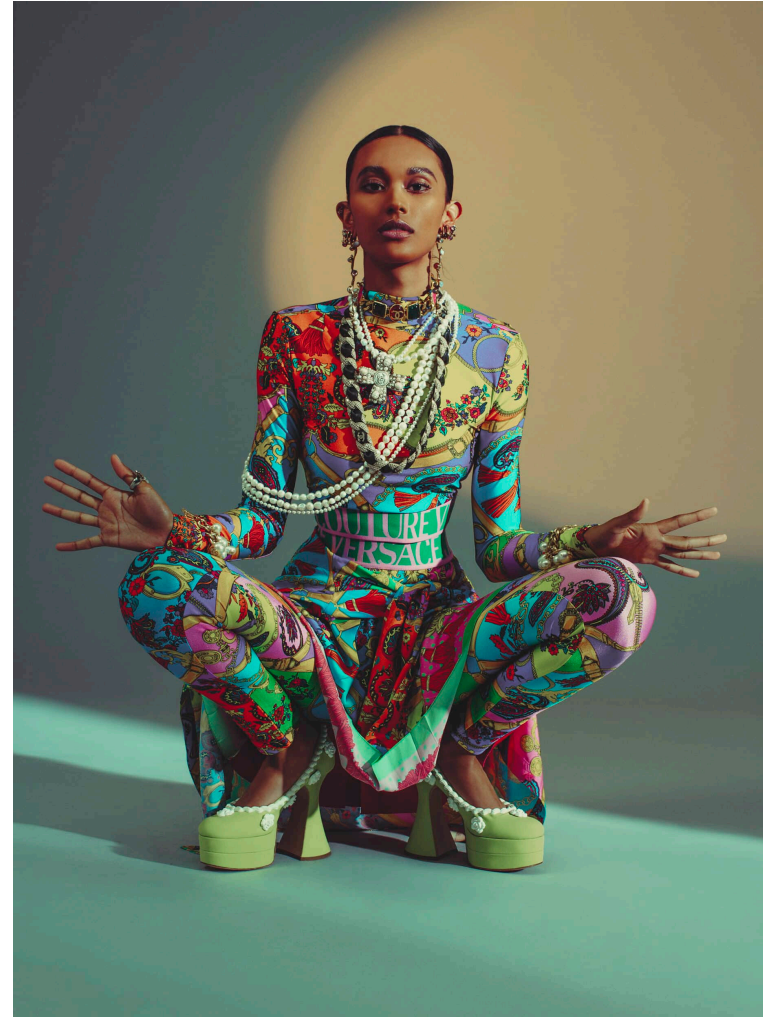

GLAMOUR ↓

NIA NIHALANI