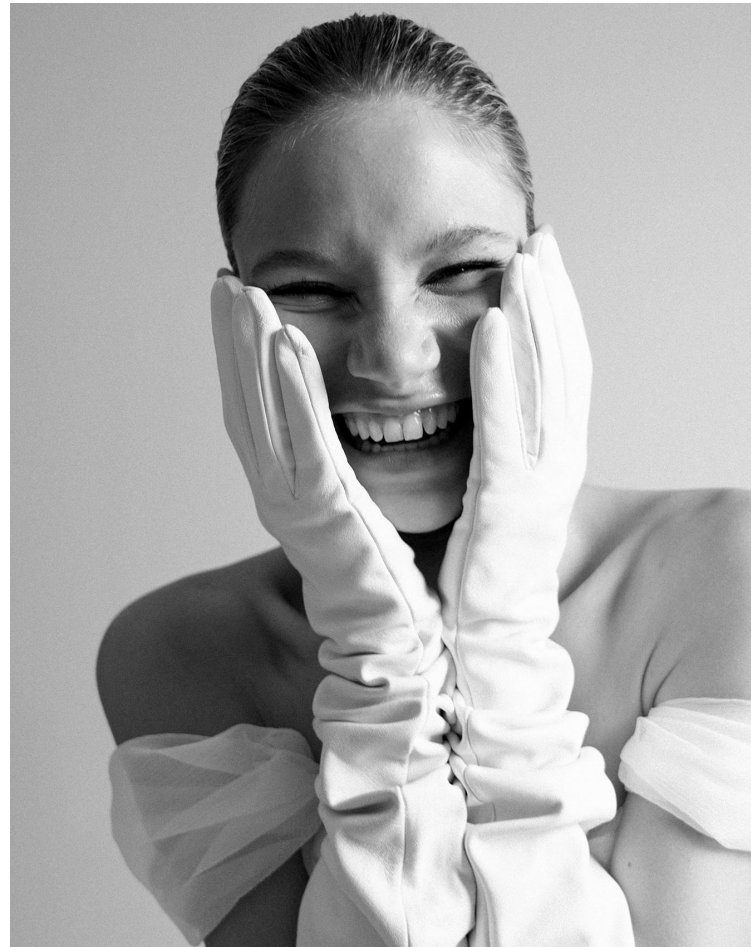

BLOW

LIME ↘

LABAY ↘

NASTYA BARYSHNIKOVA