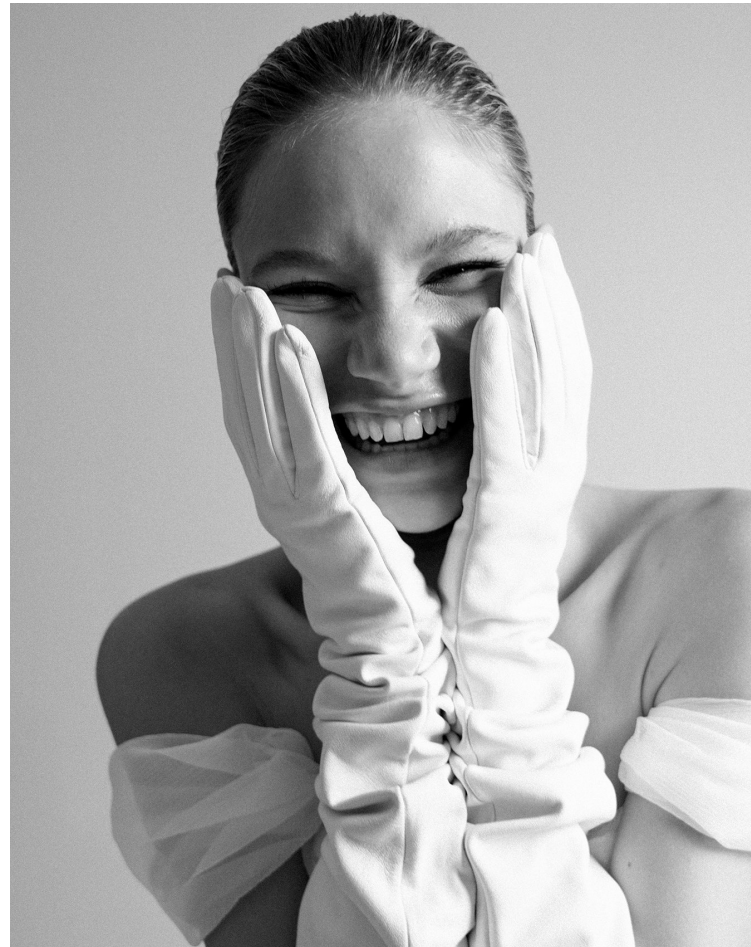

BLOW

LIME ↘

LABAY ↘

NASTYA BARYSHNIKOVA