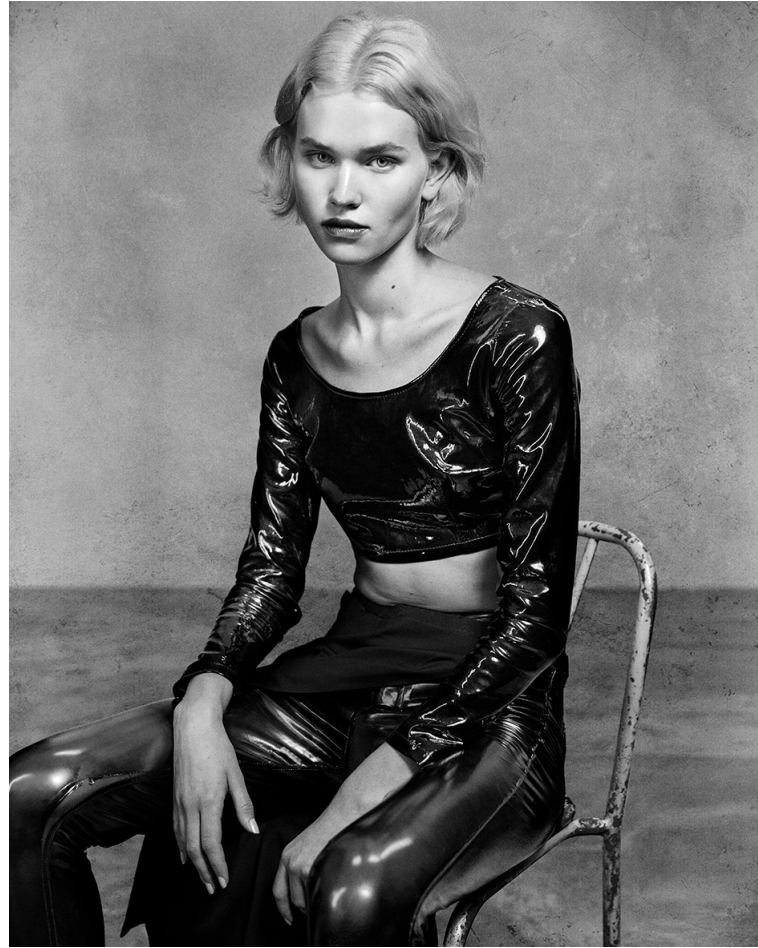

NADYA YUMASHEVA

BLOW

NADYA YUMASHEVA