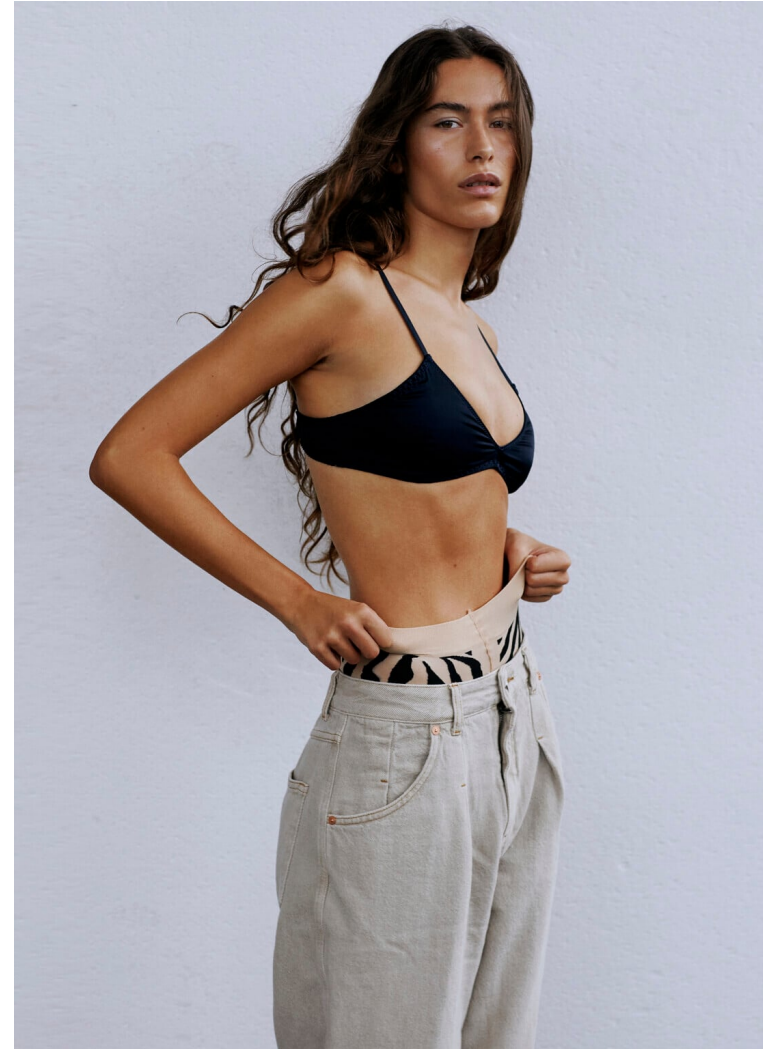

BLOW

HEMRICTOURT ↘

MONICA ABEL