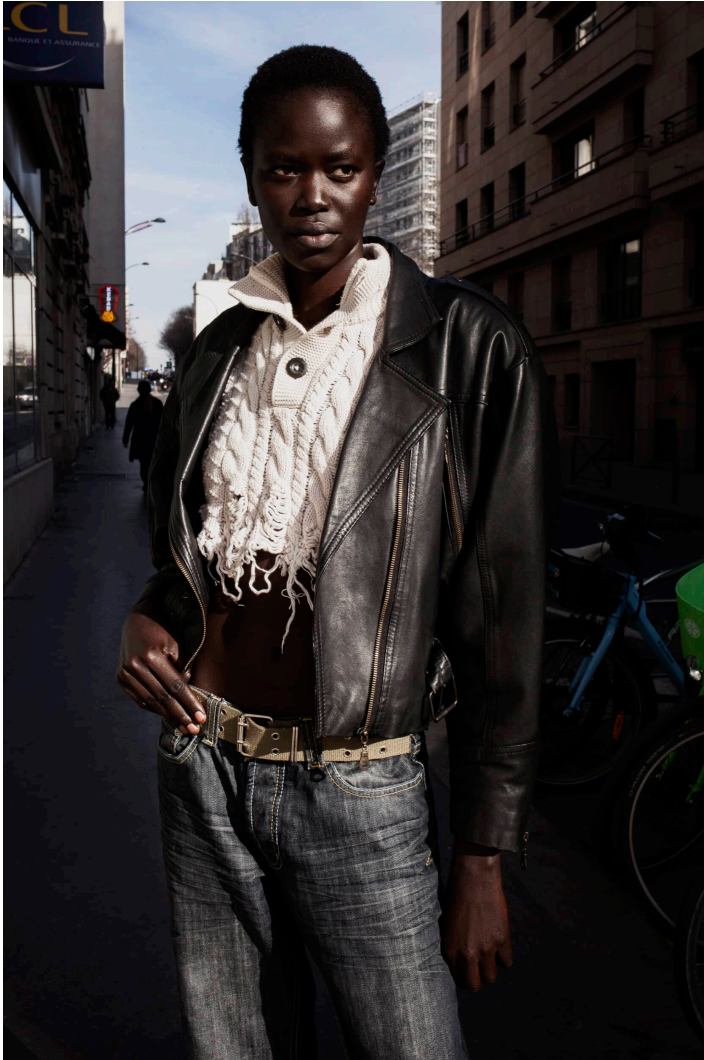

BLOW

MIMI

Height 1.77 / Bust 78 / Waist 59 / Hips 86 / Shoes 39.5 / Eyes Black / Hair Black

BLOW

SUSAN FANG ↓

MIMI

BLOW

ALLURE ∨