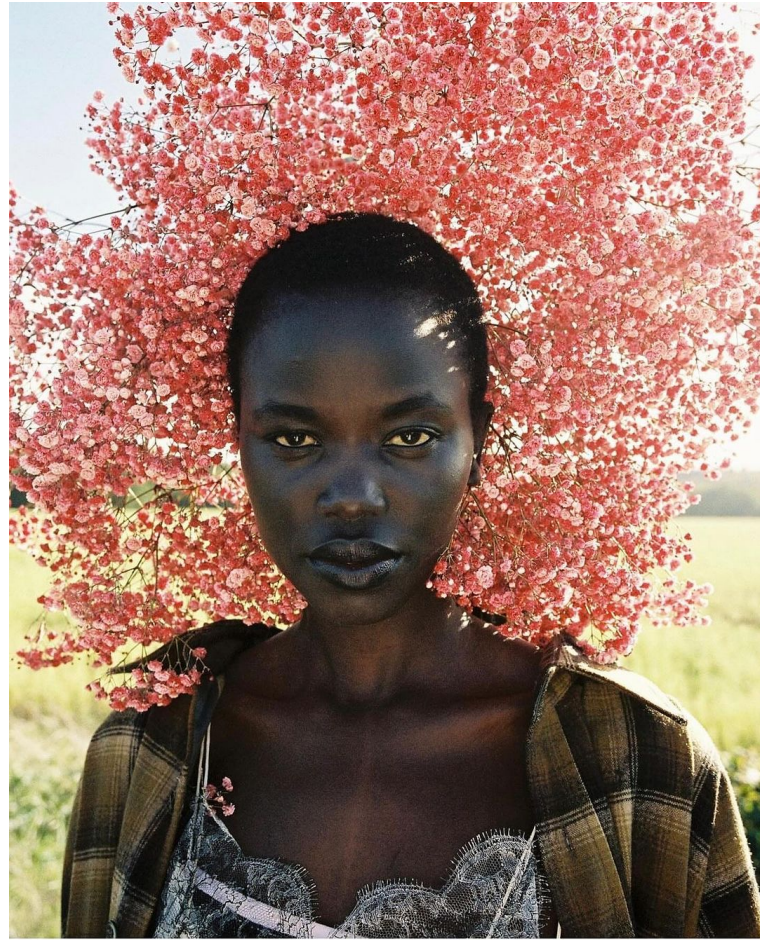

BLOW

DUEL √

MIMI