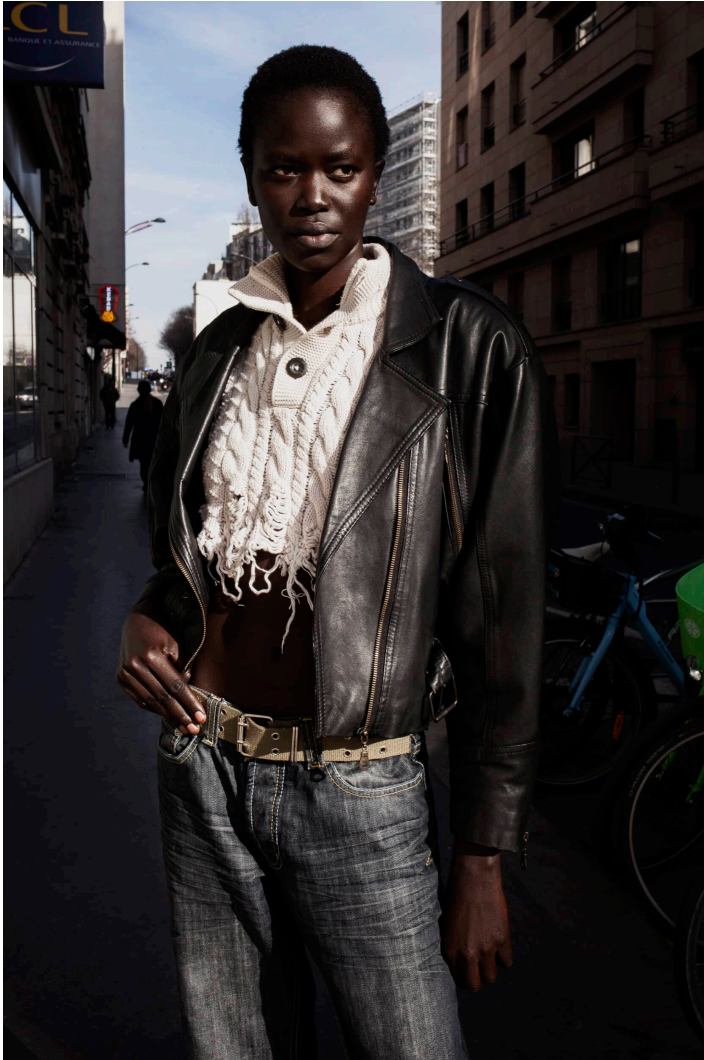

BLOW

MIMI

Height 1.77 / Bust 80 / Waist 60 / Hips 90 / Shoes 39.5 / Eyes Black / Hair Black

BLOW

SUSAN FANG ↓

MIMI

BLOW

ALLURE ∨