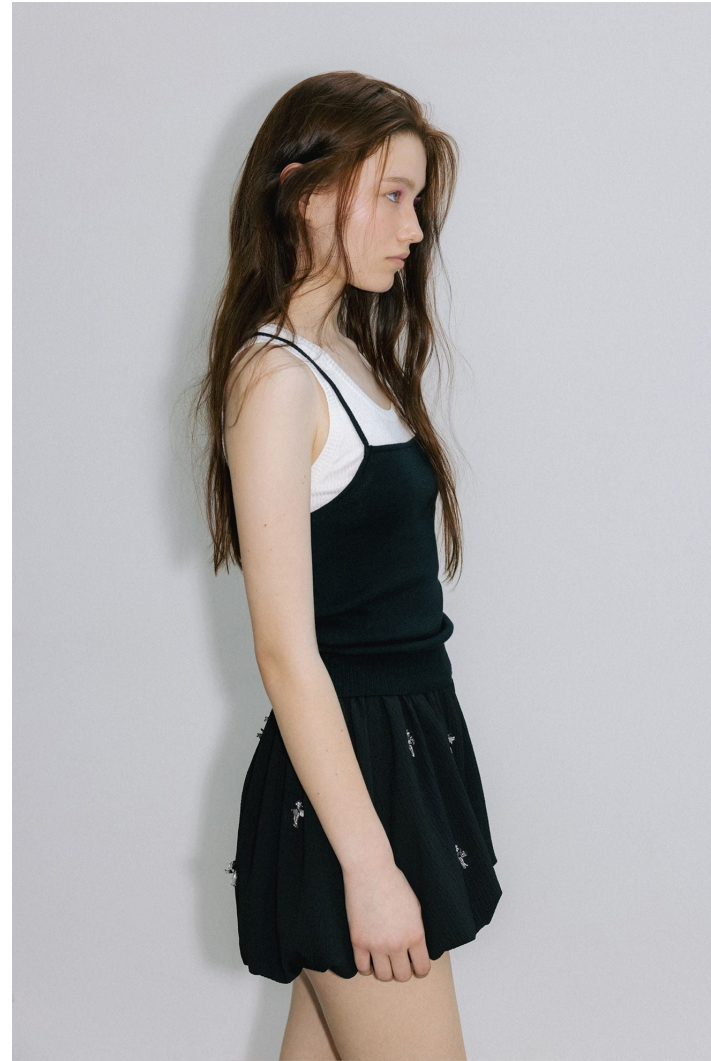

BLOW

MELISSA

Height 1.72 / Bust 78 / Waist 62 / Hips 92 / Shoes 39 / Eyes Gray / Hair Dark Brown

BLOW

AVOK ↘

MELISSA

BLOW

DULER √

MELISSA

BLOW

X-RAY ↓

MELISSA

BLOW

BAYON ♫

MELISSA

BLOW