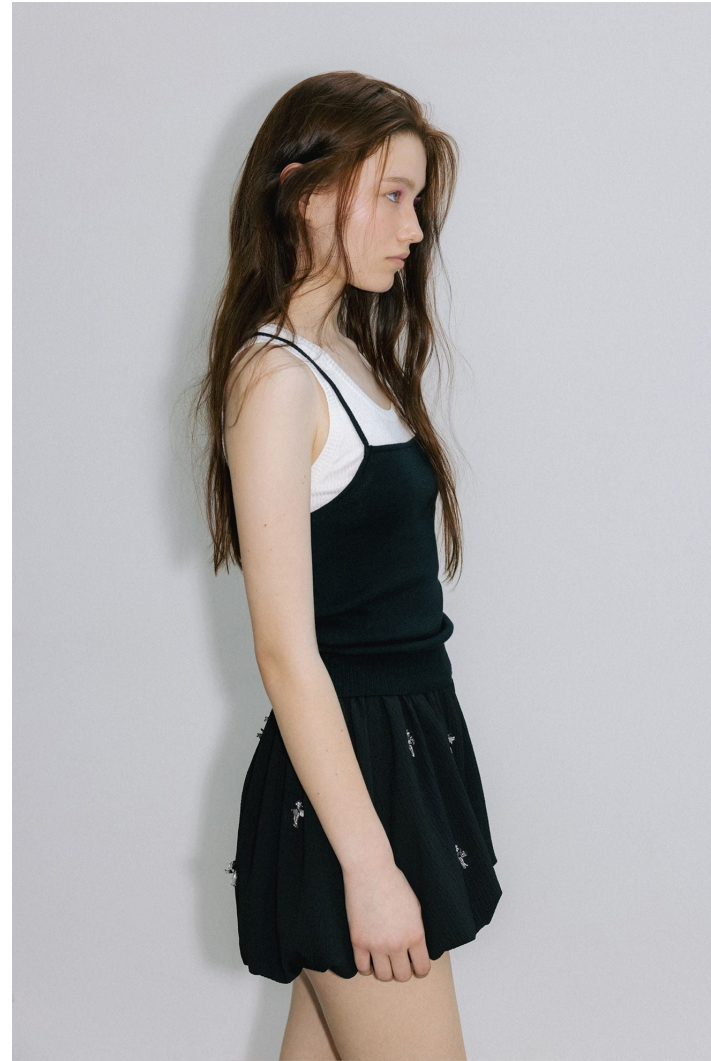

BLOW

AVOK ↘

MELISSA