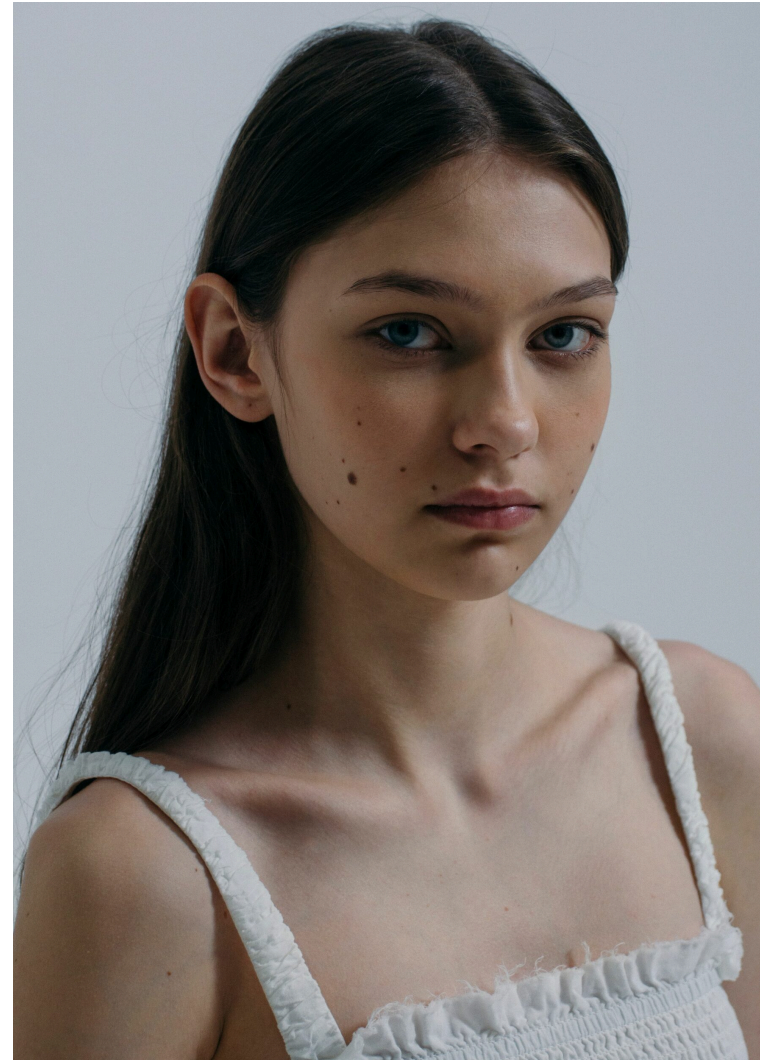

BLOW

MARY SEERGEVA

Height 1.75 / Bust 80 / Waist 61 / Hips 86 / Shoes 38.5 / Eyes Blue / Hair Brown

BLOW

MARY SEERGEVA

BLOW

ALLANOVA ↘

MARY SEERGEVA

BLOW

ALEXA CHER √

MARY SEERGEVA

BLOW

MYRRAGE ↘

MOLNIA ↘

MARY SEERGEVA

BLOW