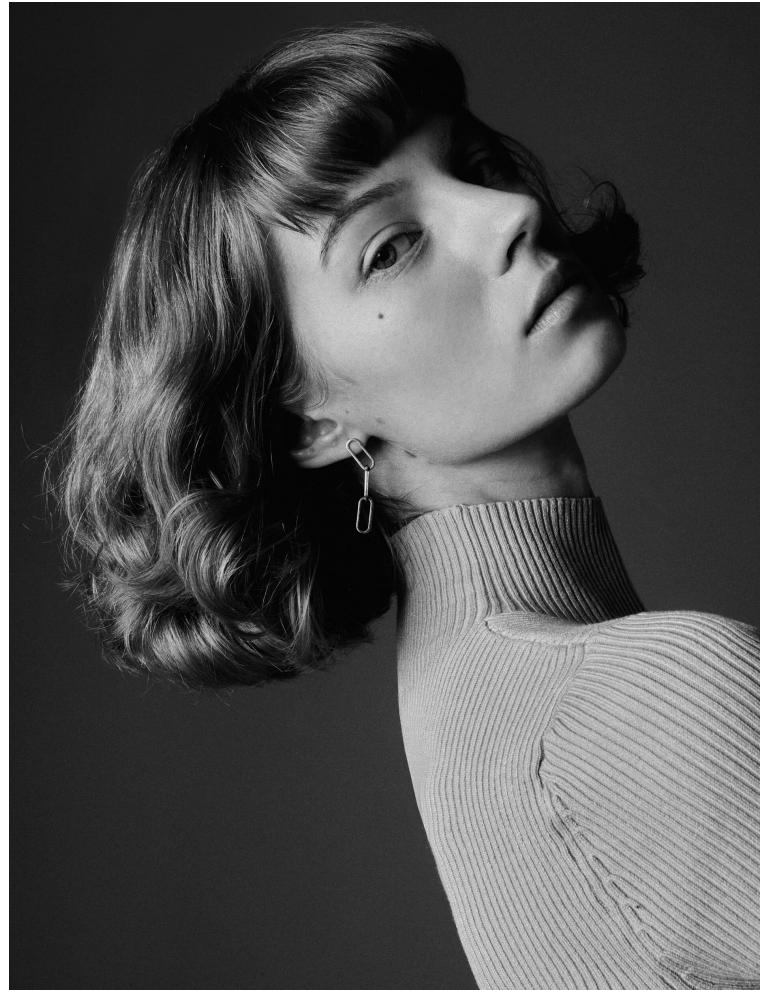

BLOW

ELLE GREECE √

ELLE

Fashion

MARIE KOHN