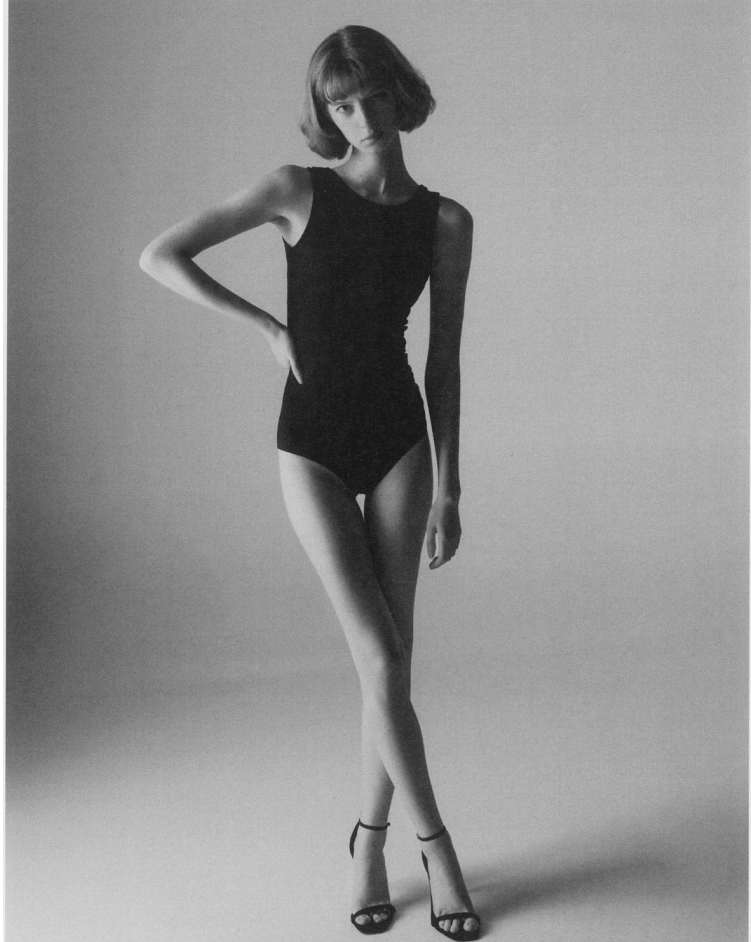

BLOW

MARIE KOHN