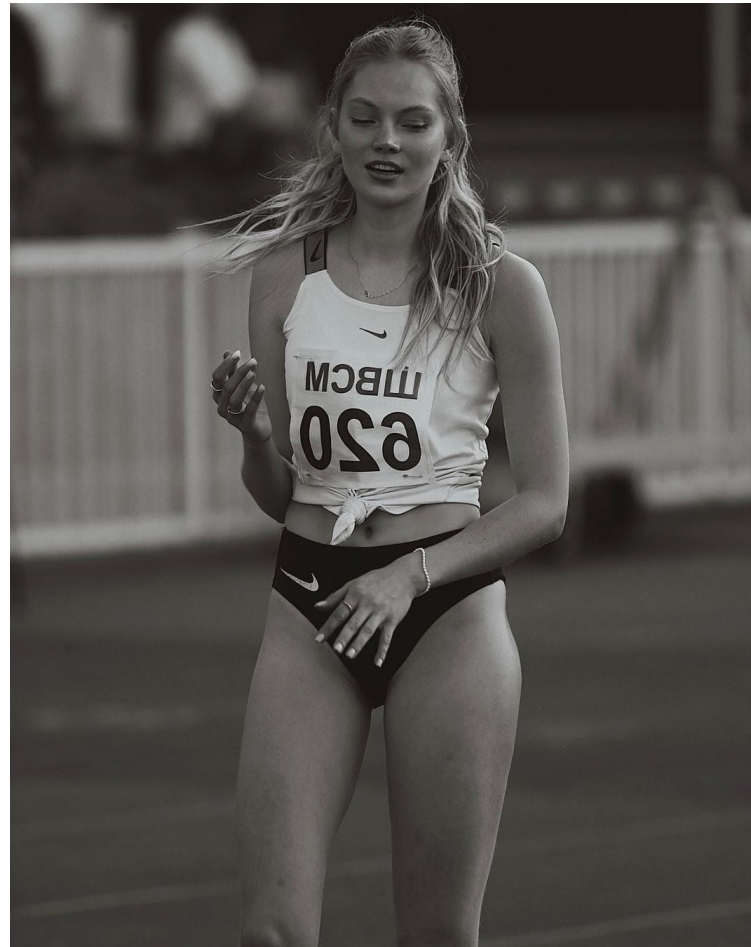

MARIA PRIVALOVA

MARIA PRIVALOVA