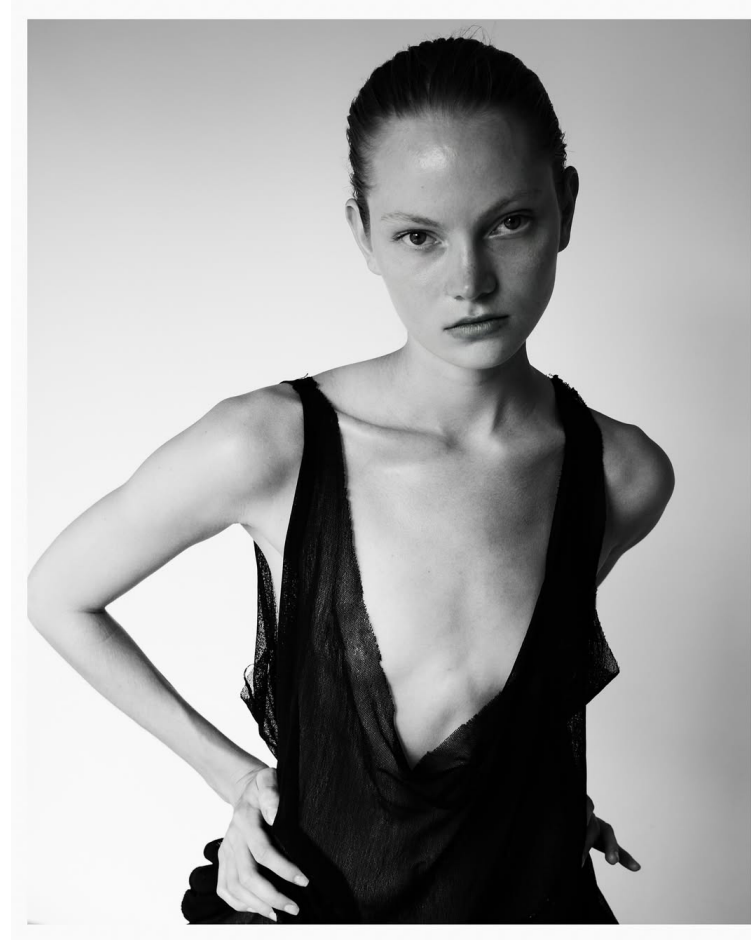

BLOW

PPS ↓

MARIA PRIVALOVA