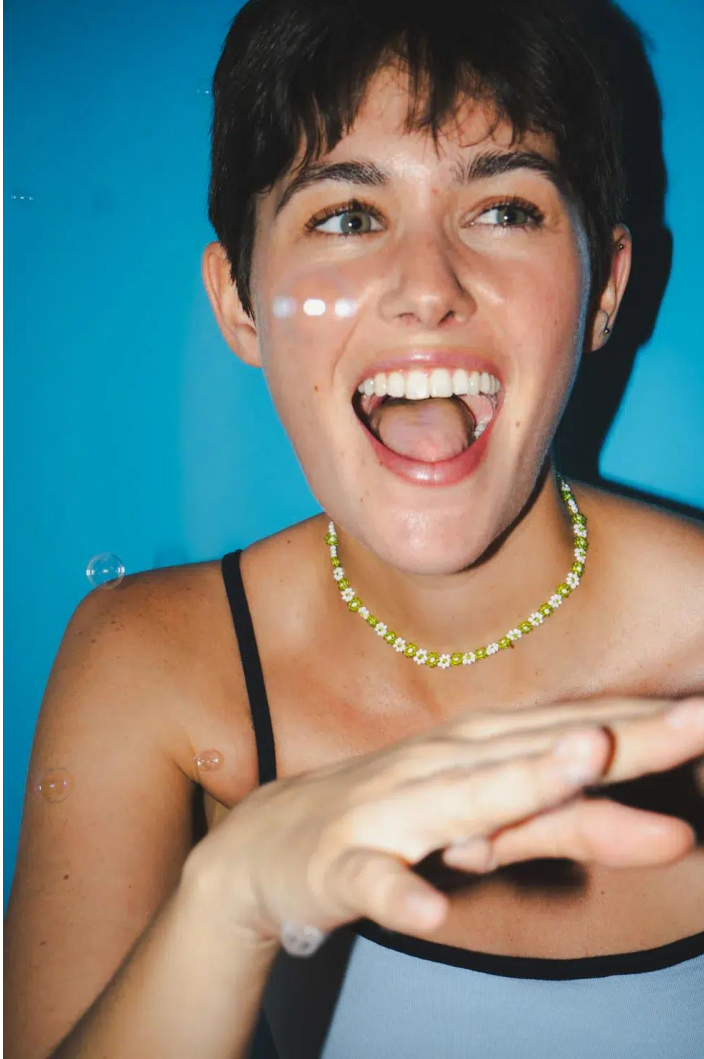

BLOW

MARIA DA SILVA

Height 1.73 / Bust 79 / Waist 61 / Hips 93 / Shoes 38 / Eyes Blue / Hair Brown

BLOW

PALE SWIMWEAR ↴

MARIA DA SILVA

BLOW

MARIA DA SILVA

BLOW

HOLIDAZE ↘

MARIA DA SILVA

BLOW

PALE SWIMWEAR ↘

MARIA DA SILVA

BLOW

ANGLE ↘