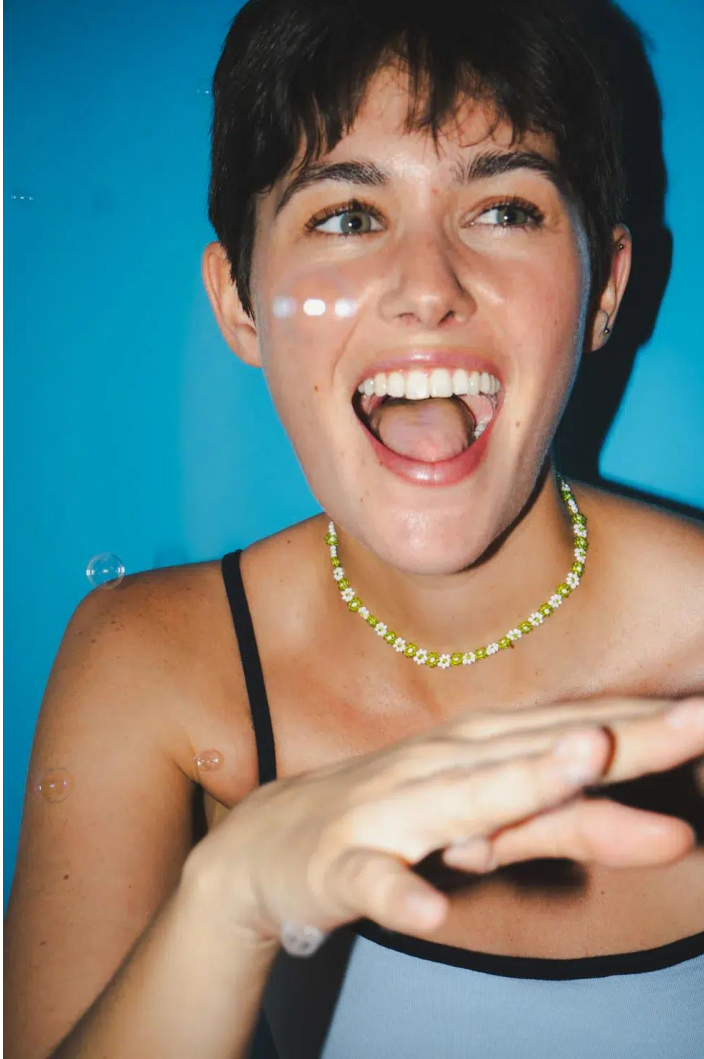

# BLOW

MARIA DA SILVA

Height 1.73 / Bust 79 / Waist 61 / Hips 93 / Shoes 38 / Eyes Blue / Hair Brown

# BLOW

PALE SWIMWEAR ↴

MARIA DA SILVA

# BLOW

MARIA DA SILVA

# BLOW

PALE SWIMWEAR ↘

MARIA DA SILVA