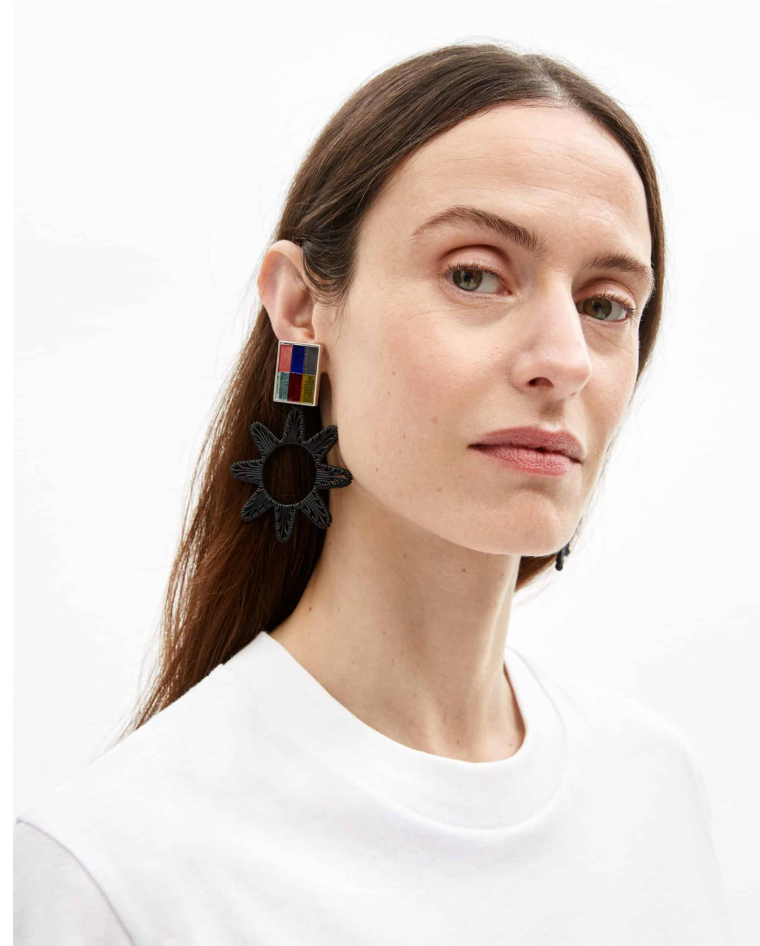

MARIA CHAO

BIMBA & LOLA ↓