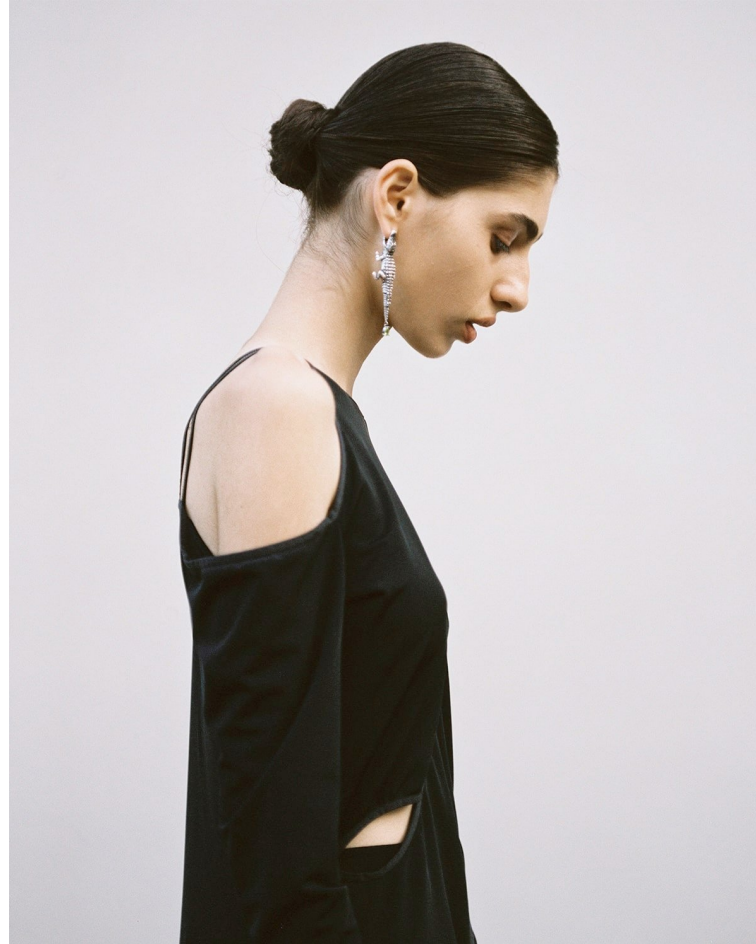

BLOW

CONE CONCEPT √

MANE