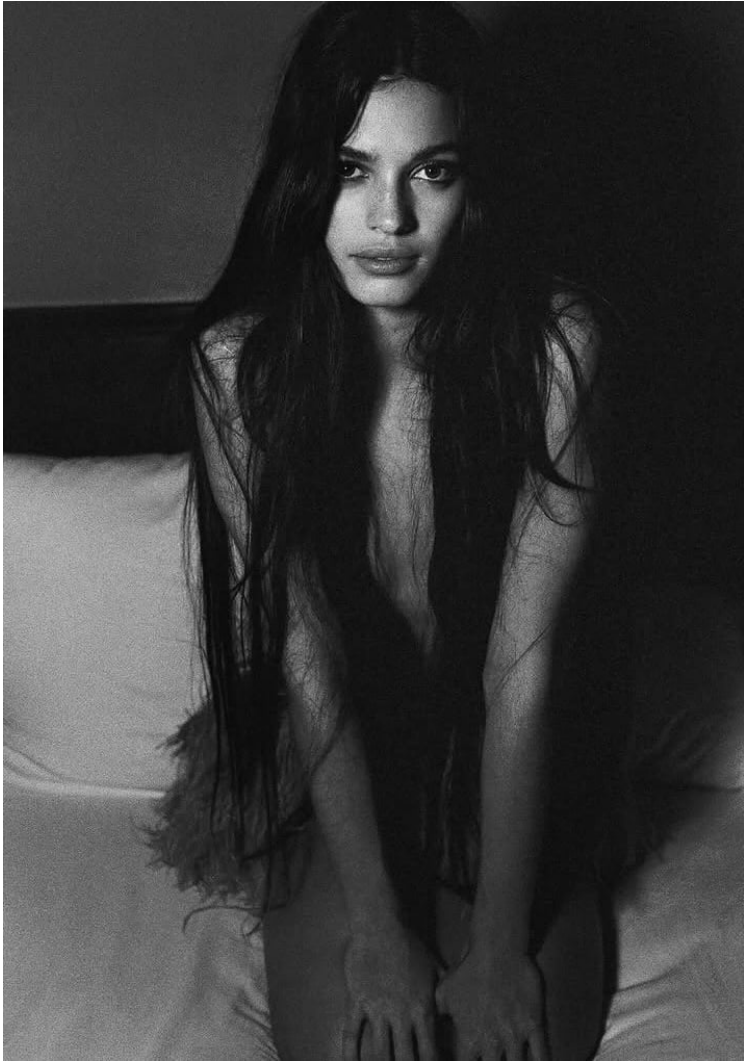

BLOW

MALENA LITE