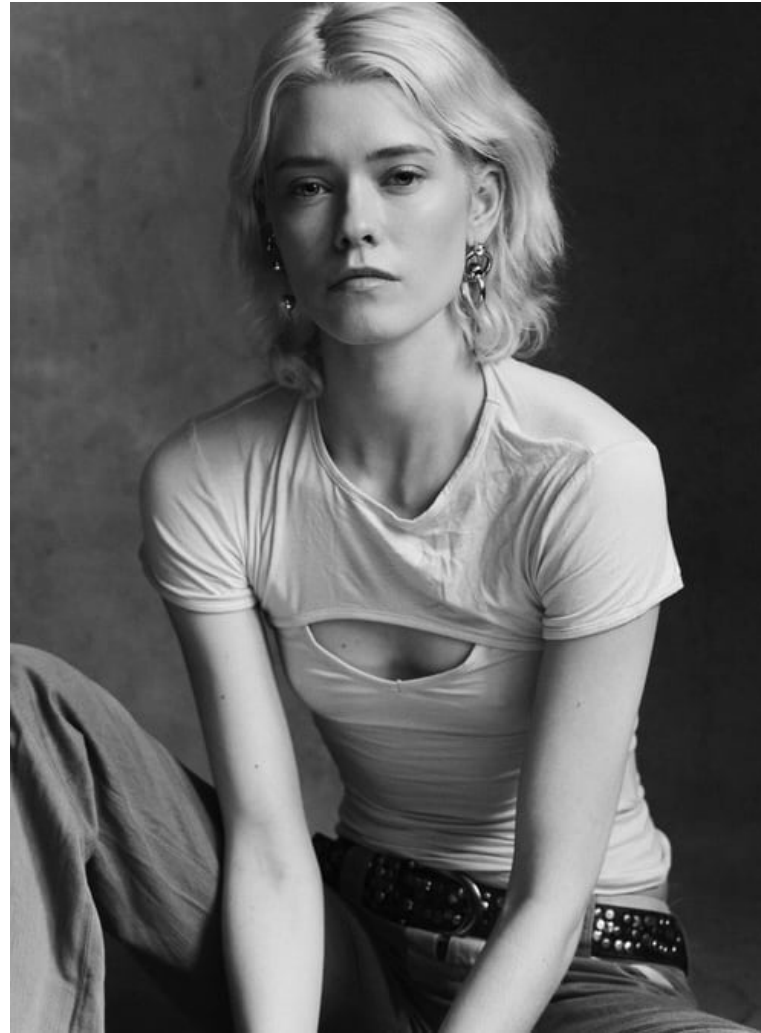

BLOW

MAIKE INGA