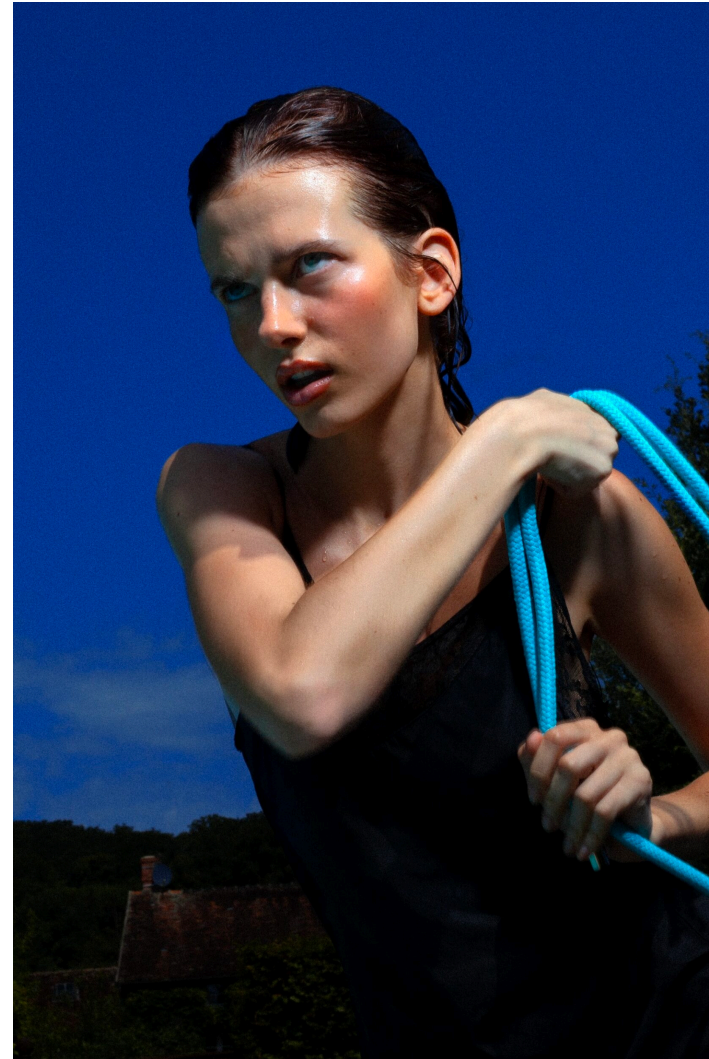

BLOW

PAULE ↘

MAGDA TARANOWICZ