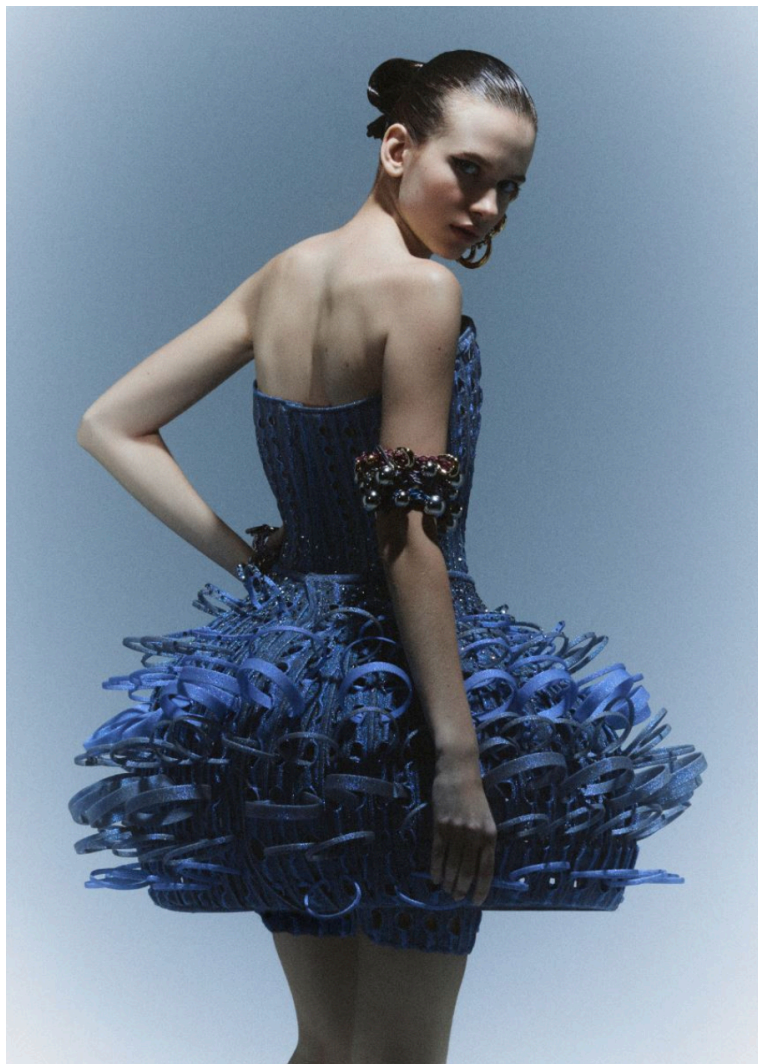

BLOW

SCHON √

MAGDA TARANOWICZ