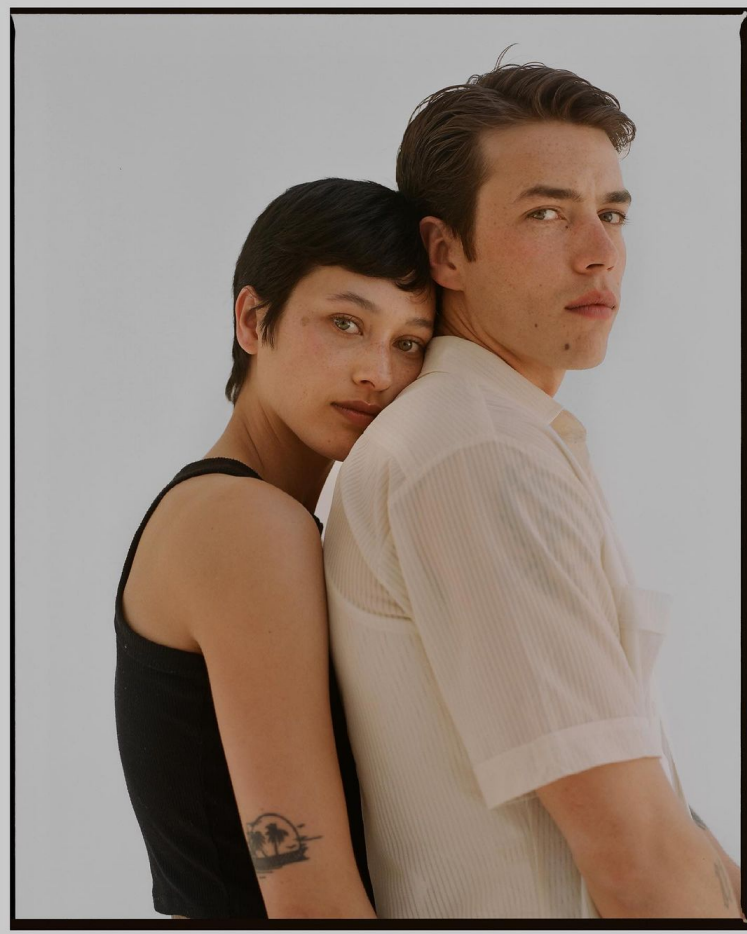

BLOW

LYDIA GRAHAM

Height 1.70 / Bust 81 / Waist 66 / Hips 90 / Shoes 39 / Eyes Blue-Green / Hair Black

BLOW

LYDIA GRAHAM

BLOW

LYDIA GRAHAM

BLOW

TEETH ↓

LYDIA GRAHAM

BLOW

LYDIA GRAHAM

BLOW

LYDIA GRAHAM

BLOW

LYDIA GRAHAM