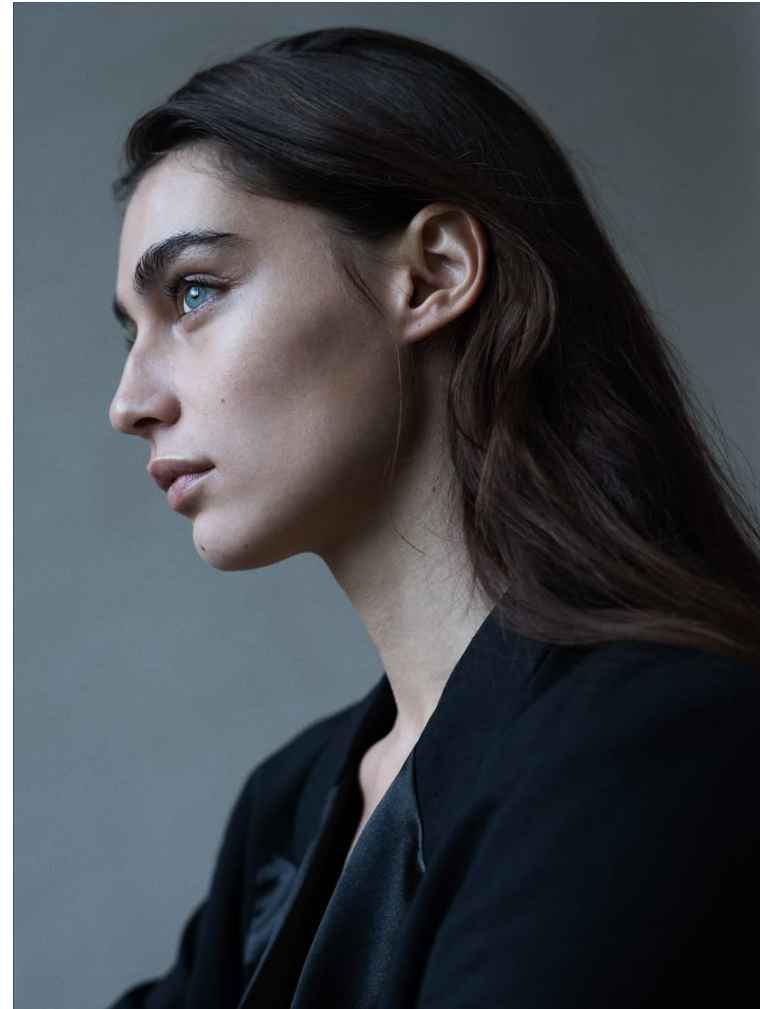

BLOW

LUCREZIA

Height 1.70 / Bust 80 / Waist 64 / Hips 88 / Shoes 39 / Eyes Blue / Hair Brown

BLOW

BOTTEGA VENETA ↴

LUCREZIA

BLOW

LUCREZIA

BLOW

LUCREZIA

BLOW

LUCREZIA

BLOW

LA PERLA √

LUCREZIA

BLOW