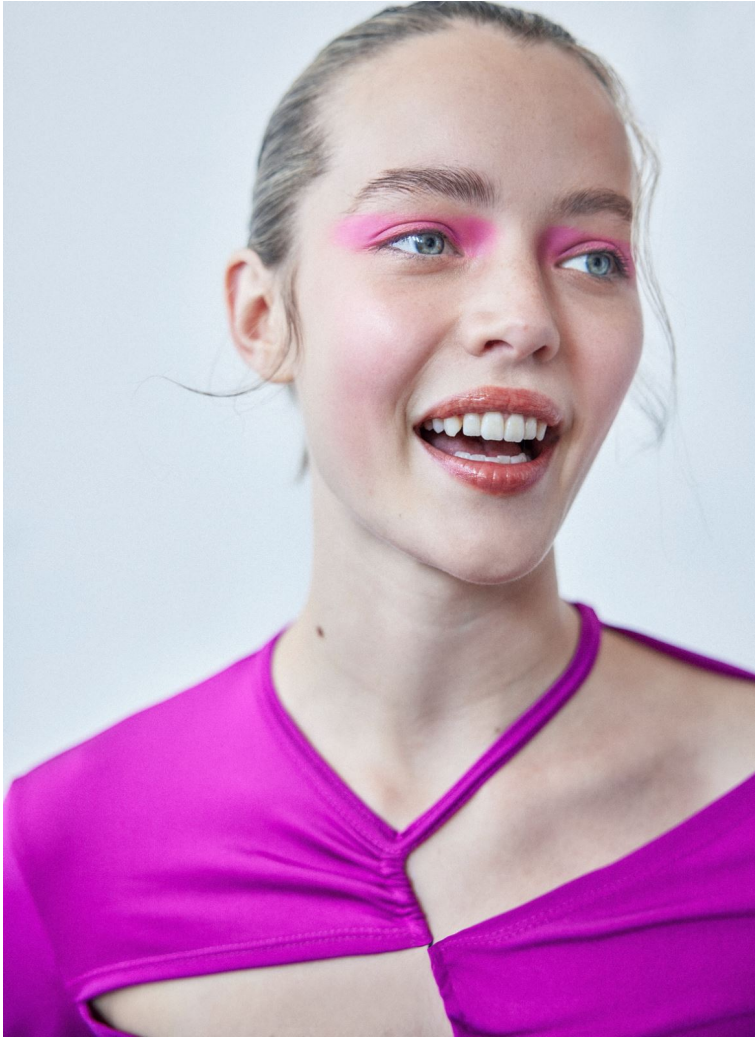

BLOW

LUCA SOLDOVIERI

Height 1.70 / Bust 86 / Waist 58 / Hips 89 / Shoes 39 / Eyes Blue / Hair Blond

BLOW

LUCA SOLDOVIERI

BLOW

ARDANE ↘

LUCA SOLDVIERI

BLOW

JOYX ↓

LUCA SOLDOVIERI

BLOW

LUCA SOLDOVIERI

BLOW

LUCA SOLDVIERI

BLOW

LUCA SOLDVIERI

BLOW

LUCA SOLDVIERI

BLOW

LUCA SOLDVIERI

BLOW

LUCA SOLDVIERI

BLOW