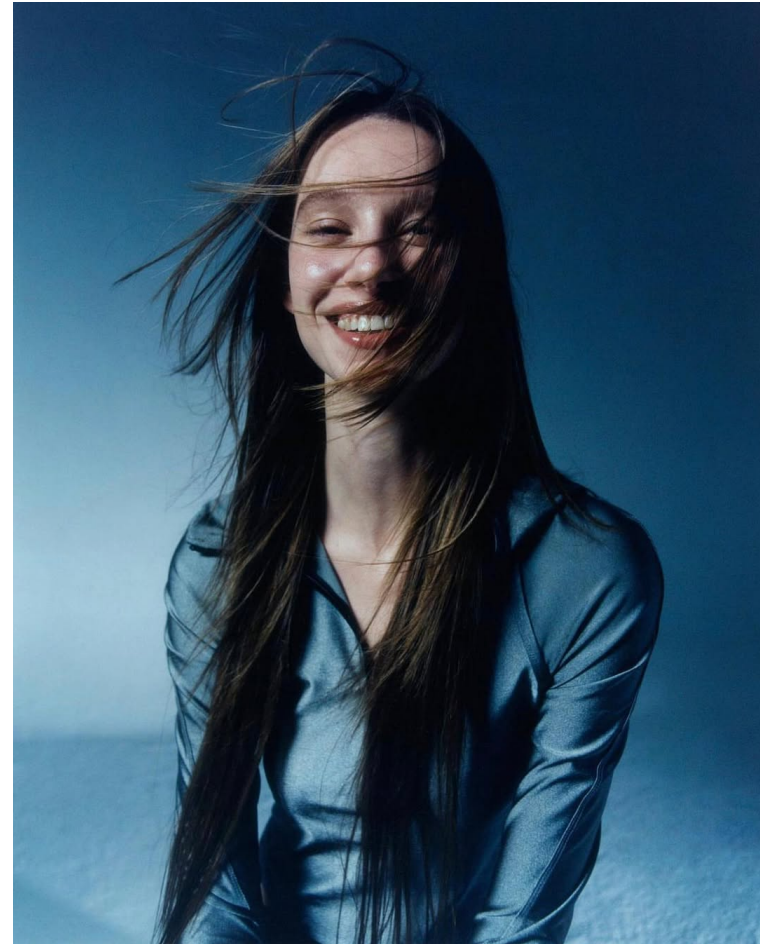

BLOW

LOTKA

Height 1.80 / Bust 77 / Waist 61 / Hips 91 / Shoes 39 / Eyes Blue / Hair Dark Blonde

BLOW

LOTKA

BLOW

LOTKA

BLOW

LOTKA

BLOW

ALFIE ↘

LOTKA

BLOW

LOTKA

BLOW

JIL SANDER - OPENING ↘